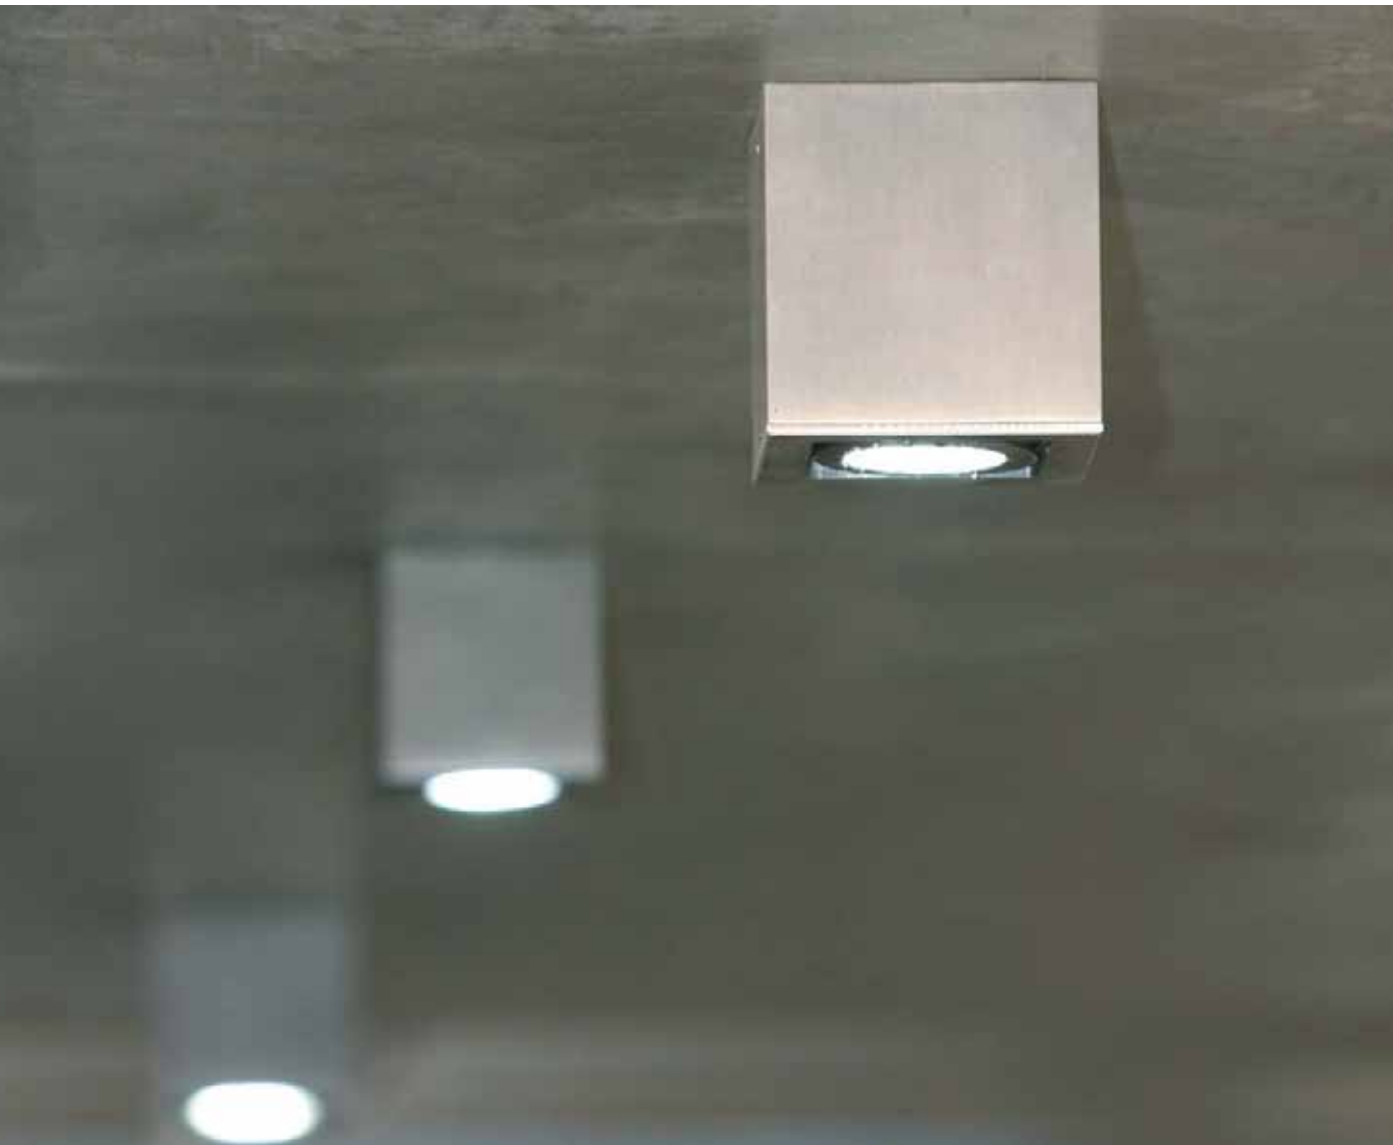

Decorative ■ Surface Mounted

		120v				order code D12105B/AL aluminum
		35w/50w				
		natural aluminum	pcs	lb	in³	

		120v				order code D12205B/AL aluminum
		35w/50w				
		natural aluminum	pcs	1.9 lb	in³