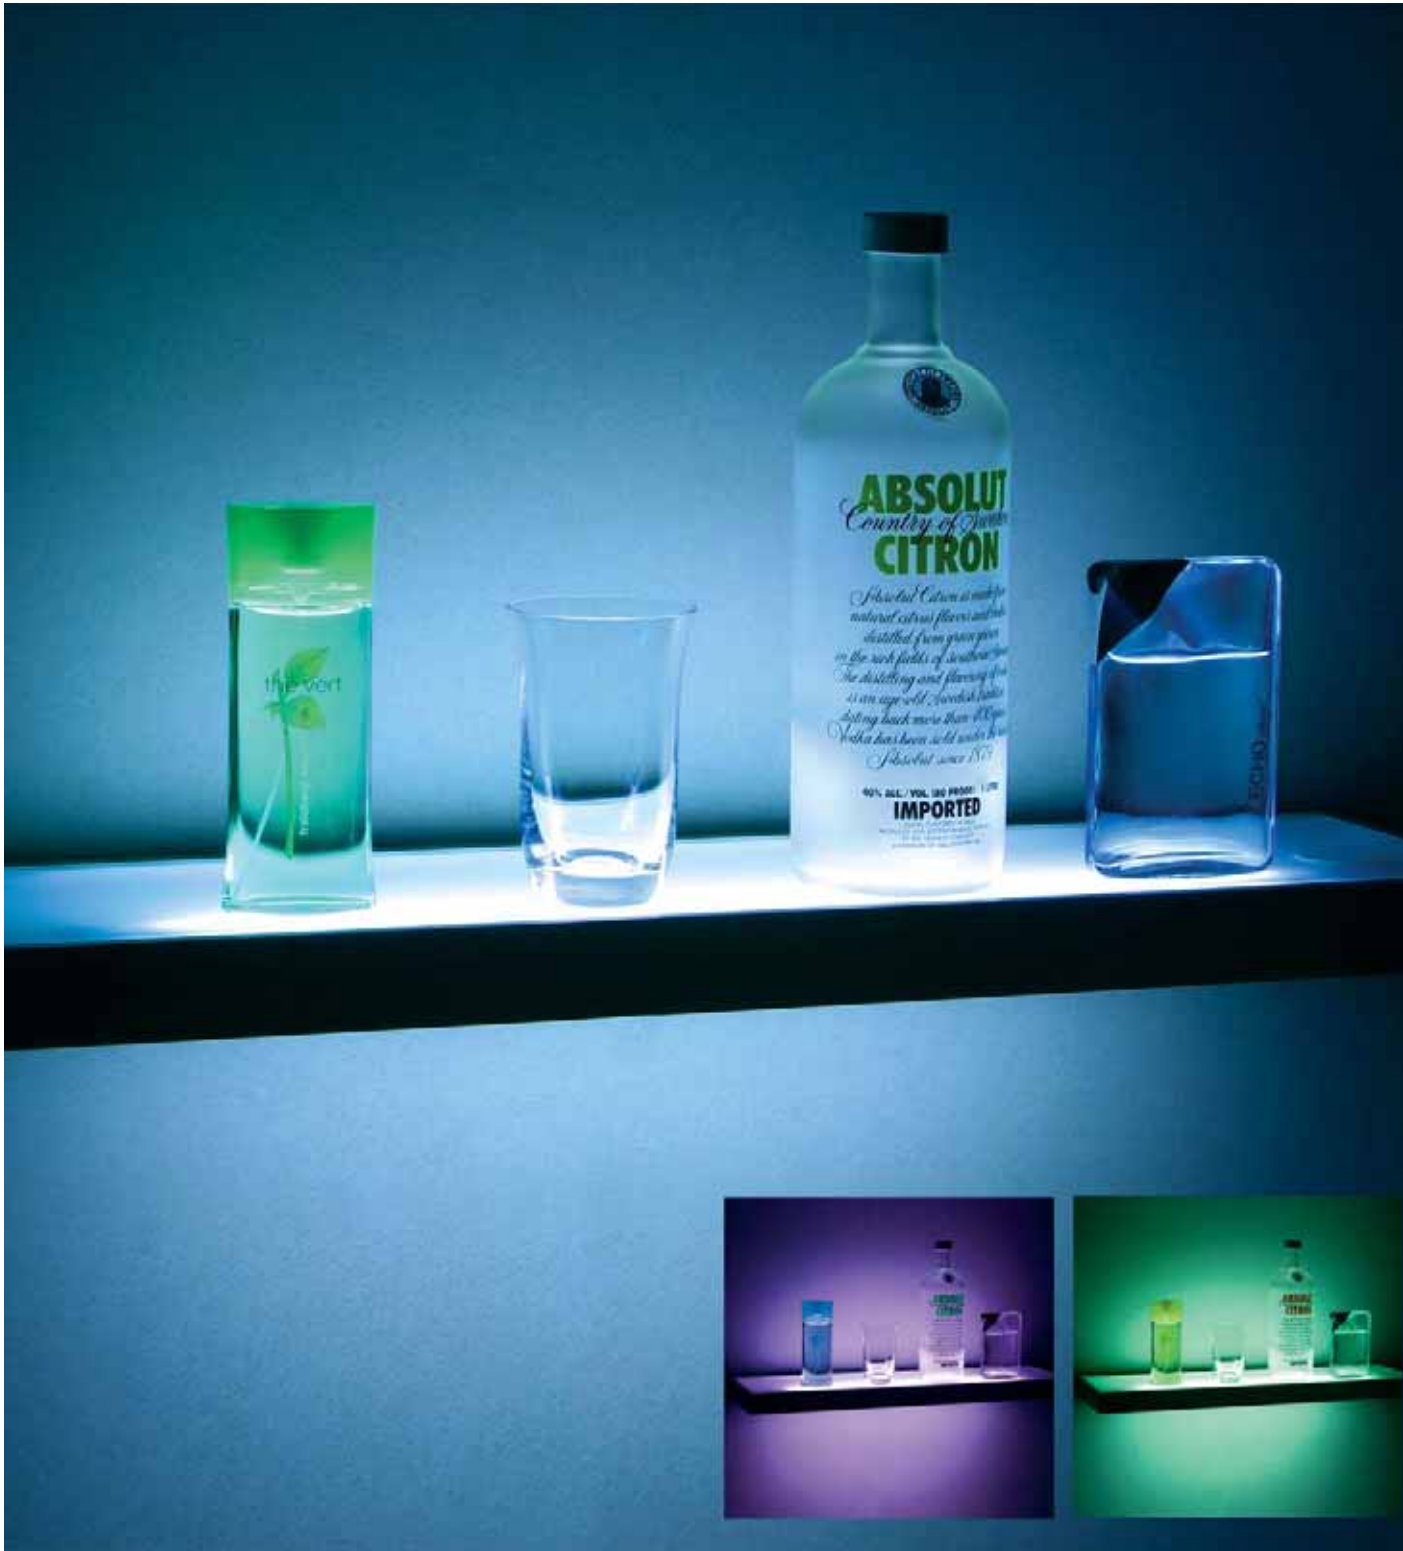

120v			
	incl. ELE		
	13w		
natural aluminum			
		9,1	

order code	
D60013/AL	aluminum