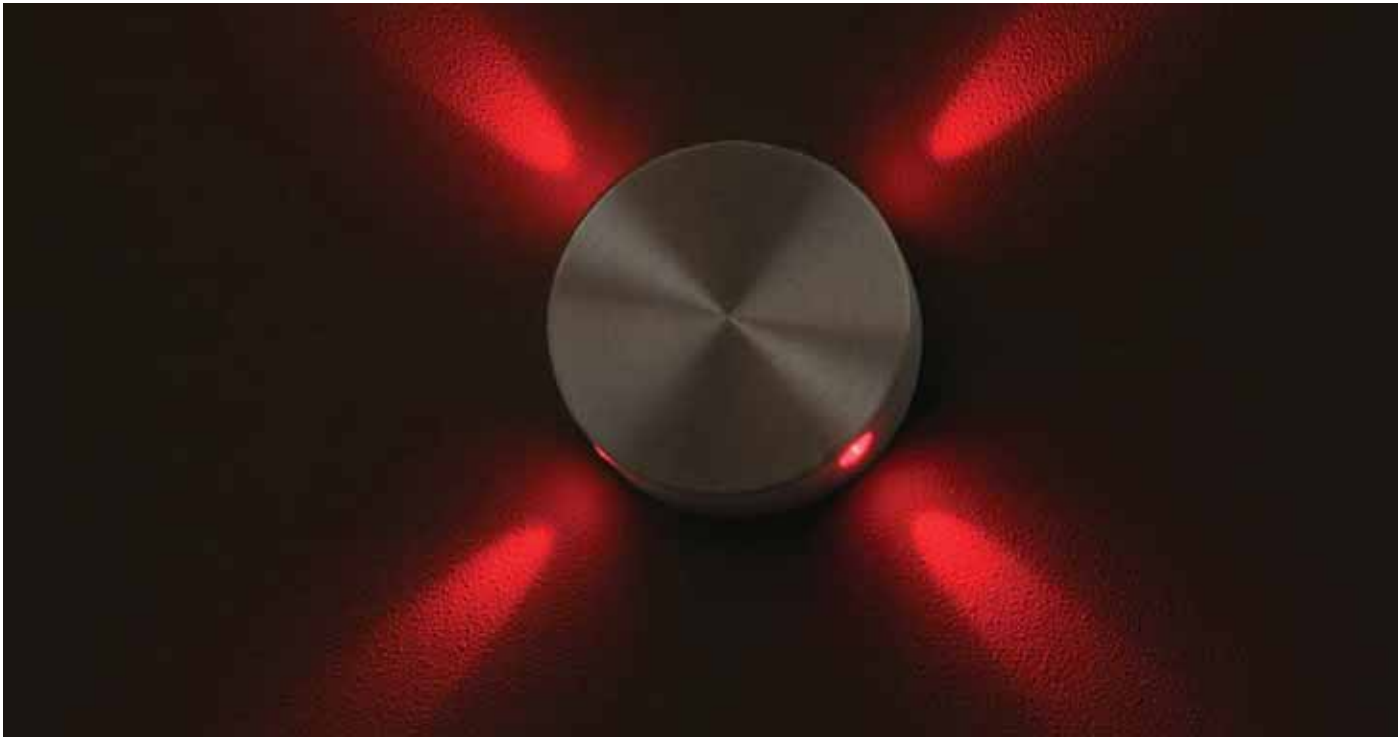

120v			
natural aluminum	pcs	0.4		<table border="1"> <thead> <tr> <th colspan="2">order code</th> </tr> </thead> <tbody> <tr> <td>D68010/D</td> <td>daylight</td> </tr> <tr> <td>D68010/W</td> <td>warm</td> </tr> <tr> <td>D68010/BL</td> <td>blue</td> </tr> <tr> <td>D68010/GR</td> <td>green</td> </tr> <tr> <td>D68010/R</td> <td>red</td> </tr> </tbody> </table>