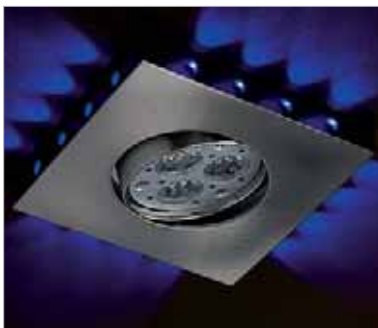

120v			
3w	GU10		
die cast	3.3"	4.3"	
	pcs		lb
		1.0	
			in³

order code	
D51105GMC/D	br.chrome/daylight
D51105GMC/W	br.chrome/warm
D51105GMC/BL	br.chrome/blue
Use 3w LED GU10 lamp 16pcs LED operated independently