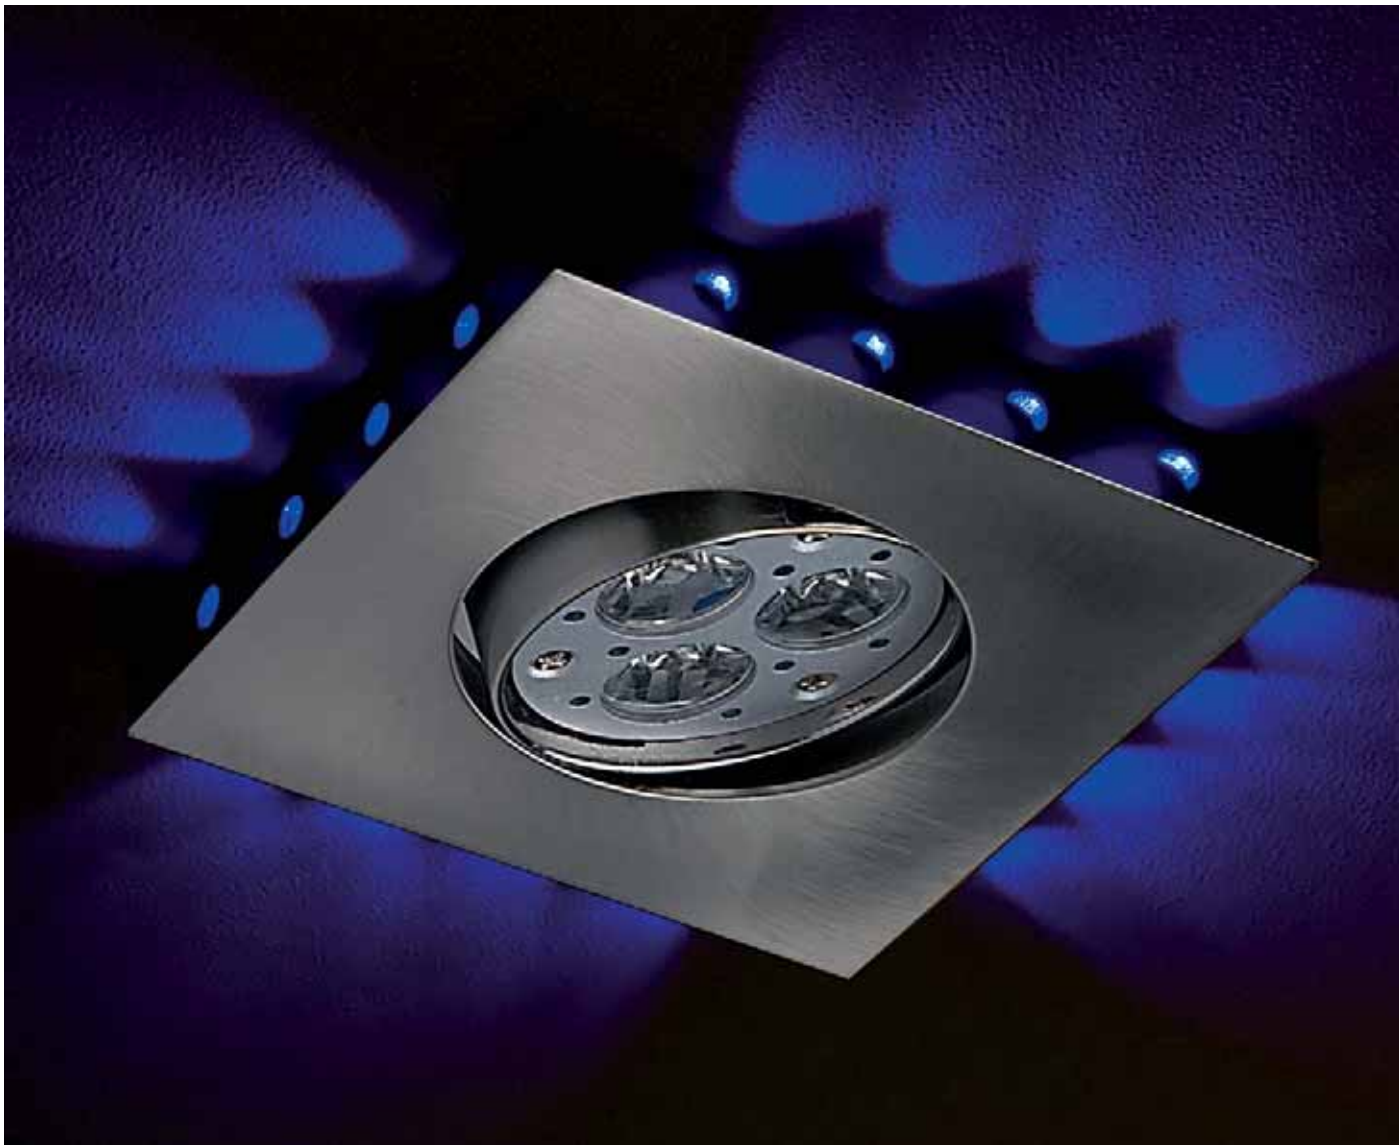

120v			
	LED		
natural aluminum		lb 1.4	

order code	
D60004/AL/D	daylight
D60004/AL/BL	blue
D60004/AL/GR	green
D60004/AL/R	red

 		120v		incl. ELE	IP54	<b>order code</b>  D68030/G/D      grey/daylight D68030/G/W      grey/warm
			LED			
			2.0"		2.0"/3.5"	For gypsum wall 2.0" depth required For concrete installation 3.5"
		die cast		lb 0.7		

 		120v		incl. ELE	IP54	<b>order code</b>  D68032/G/D      grey/daylight D68032/G/W      grey/warm
			LED			
			2.0"		2.0"/3.5"	For gypsum wall 2.0" depth required For concrete installation 3.5"
		die cast		lb 0.7		

**LED**  
ENERGY

120v			
3w	GU10		
die cast	3.3"	4.3"	
	pcs		lb
		0.8	
			in <sup>3</sup>

order code	
D11105GMC/D	br.chrome/daylight
D11105GMC/W	br.chrome/warm
D11105GMC/BL	br.chrome/blue
Use 3w LED GU10 lamp 9pcs LED operated independently	