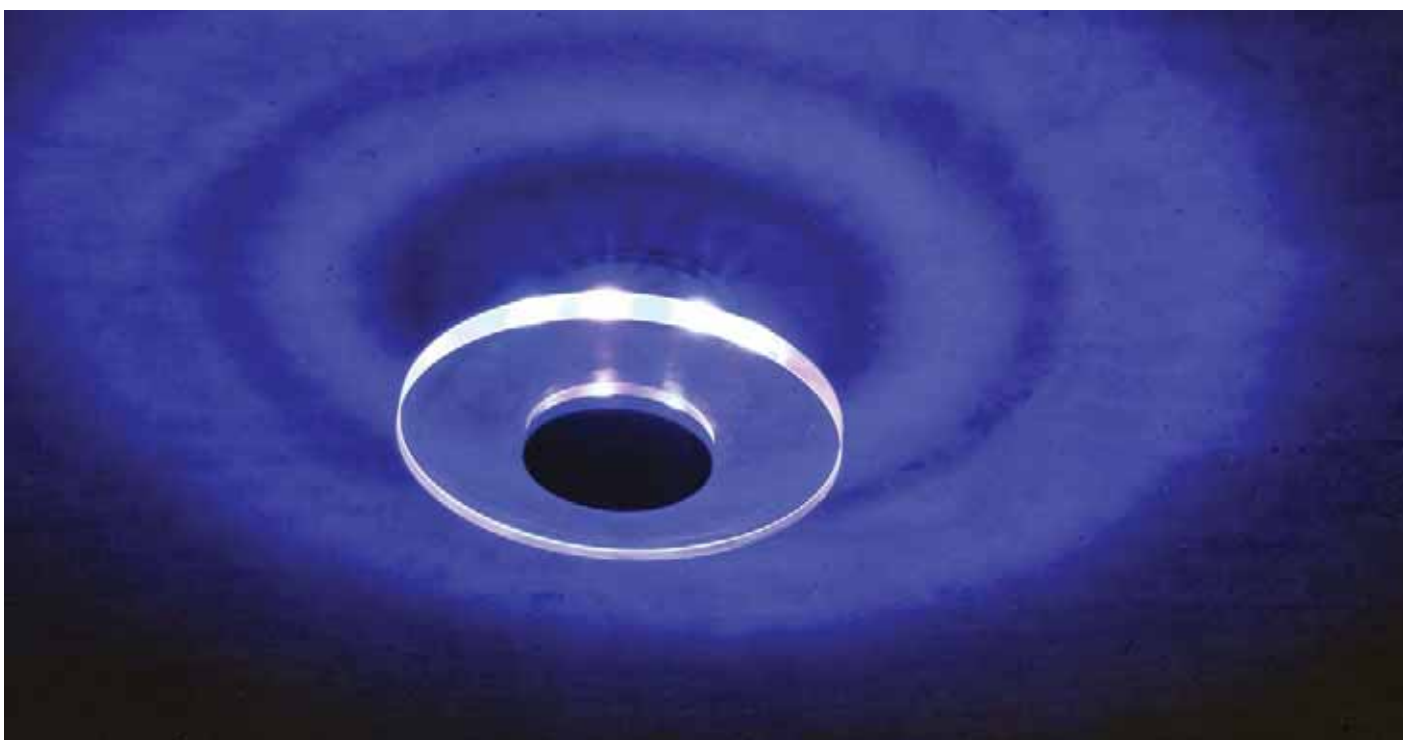

120v			
	6x0.2w	LED	
natural aluminum		lb	1.5

order code	
D12101/AL/D	daylight
D12101/AL/W	warm
D12101/AL/BL	blue