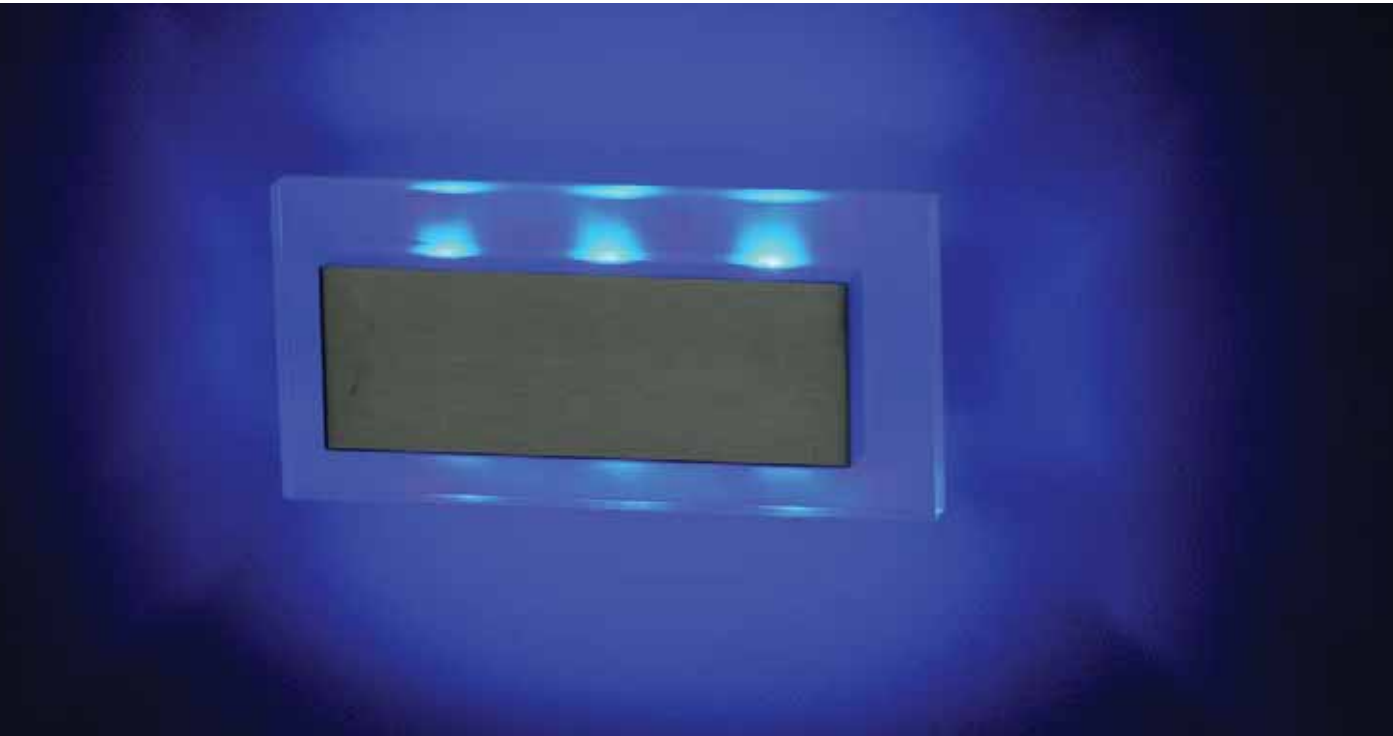

Decorative LED ■ LED