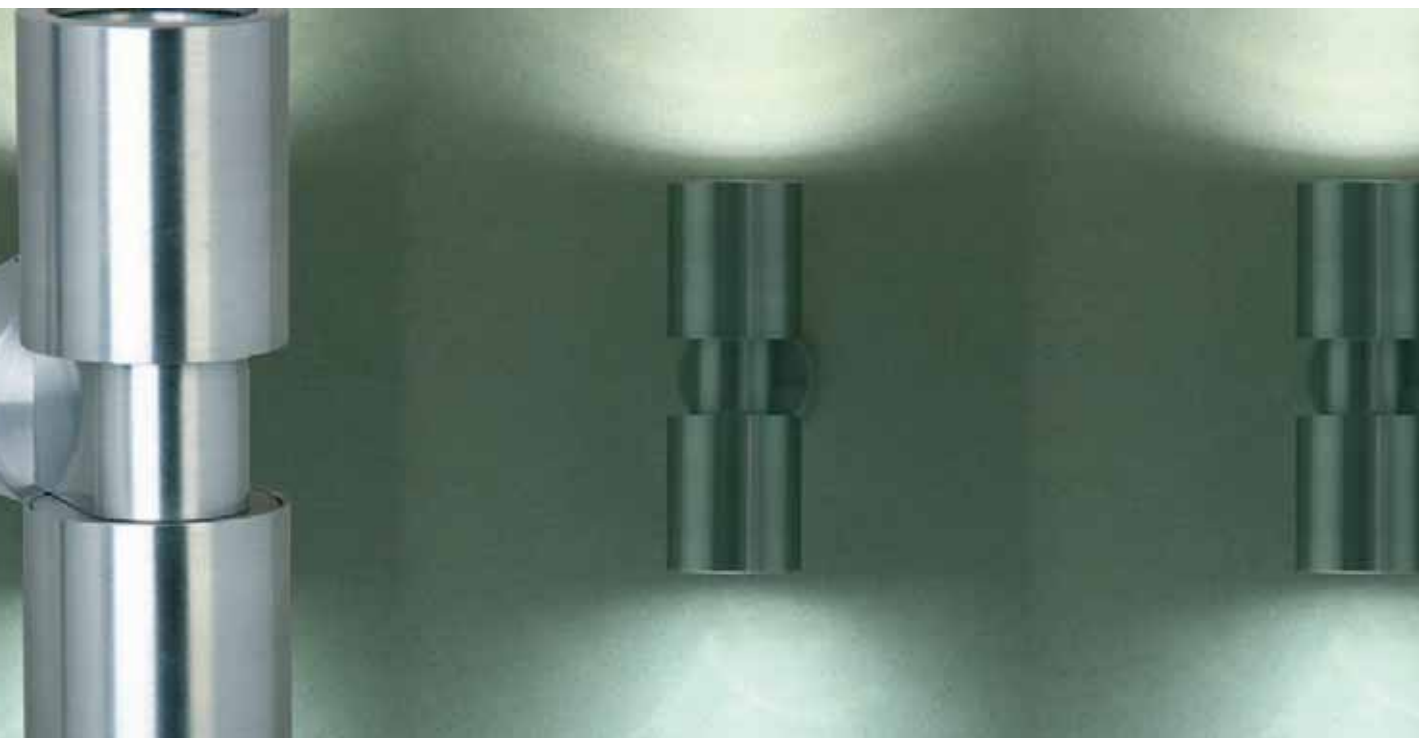

120v			IP54	order code		
		2x35w	GU10			2x35w	aluminum	
						D6008/AL		
		natural aluminum		1.4				

		120v			IP54	order code		
		2x35w	GU10			2x35w	aluminum	
						D67160/AL		
		natural aluminum		1.5				

		120v			IP54	order code		
		2x35w	GU10			2x35w	aluminum	
						D67163/AL		
		natural aluminum		2.3