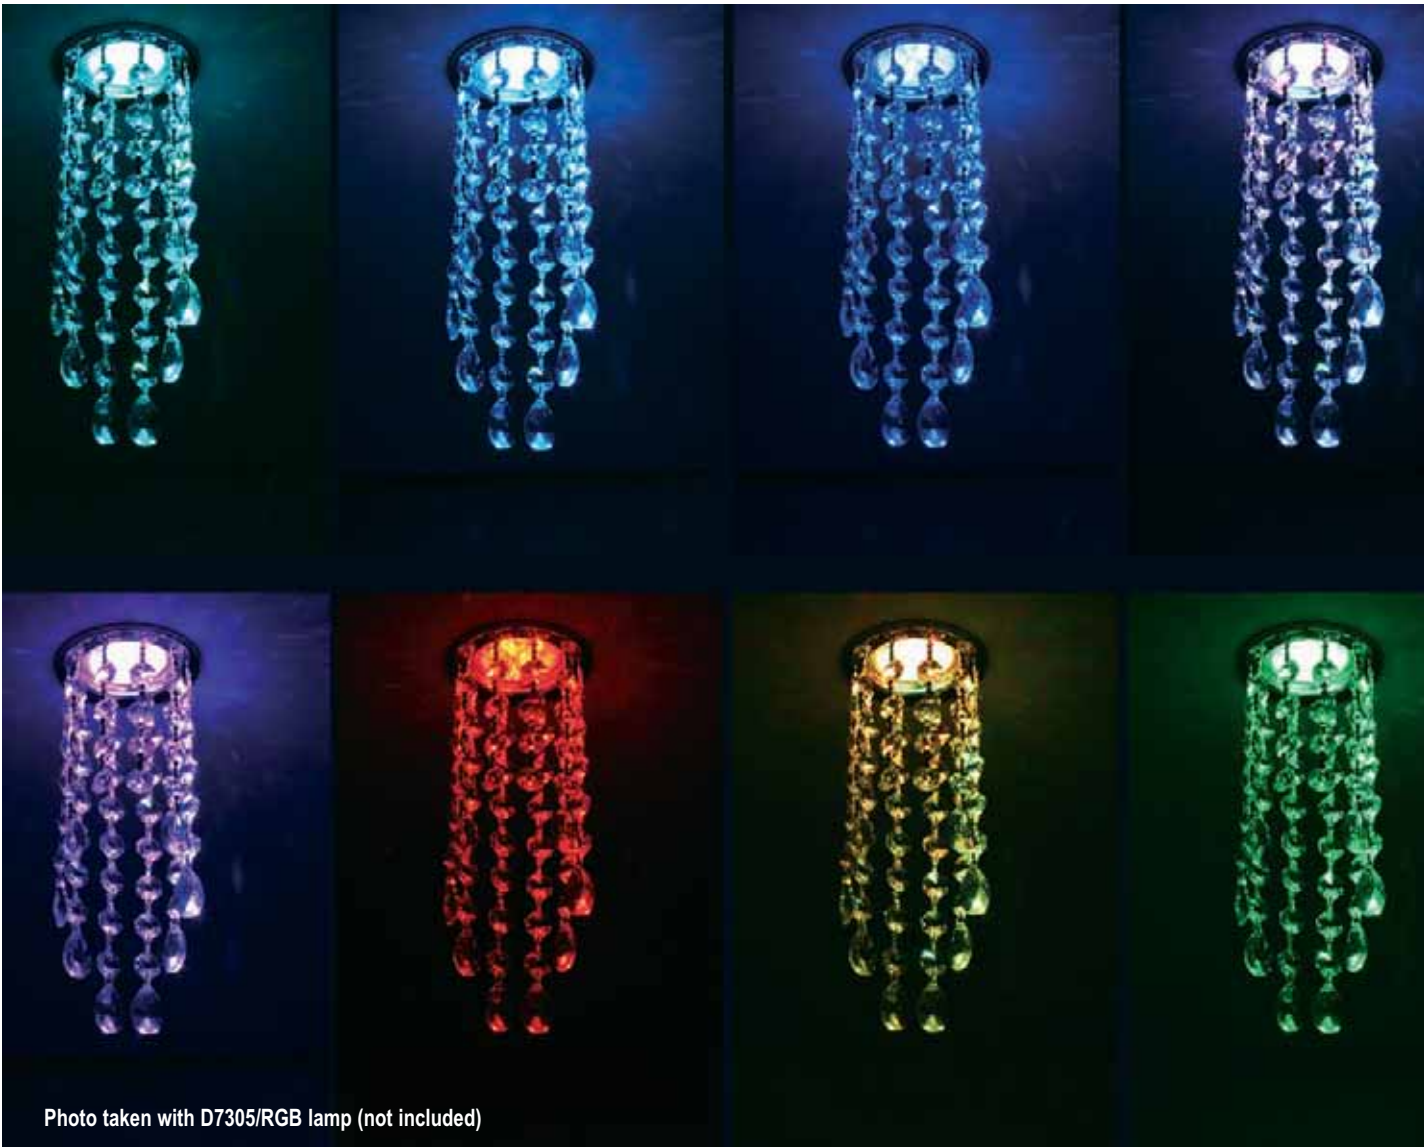

			12v				order code
							D10104C2/C
							chrome
			crystal			1.4	Ø 5" chrome cover plate included.

			120v				order code
							D10104C2G/C
							chrome
			crystal			1.4	Ø 5" chrome cover plate included.

crystal lines

Decorative ■ Recessed Crystal

Photo taken with D7305/RGB lamp (not included)

	12v	III	transf. excl.	15.7"	order code	
	20w/35w/50w	GU5.3			D10105C3/C	chrome
		2.4"	1.6"			
	crystal	20	lb 1.0	0,047		