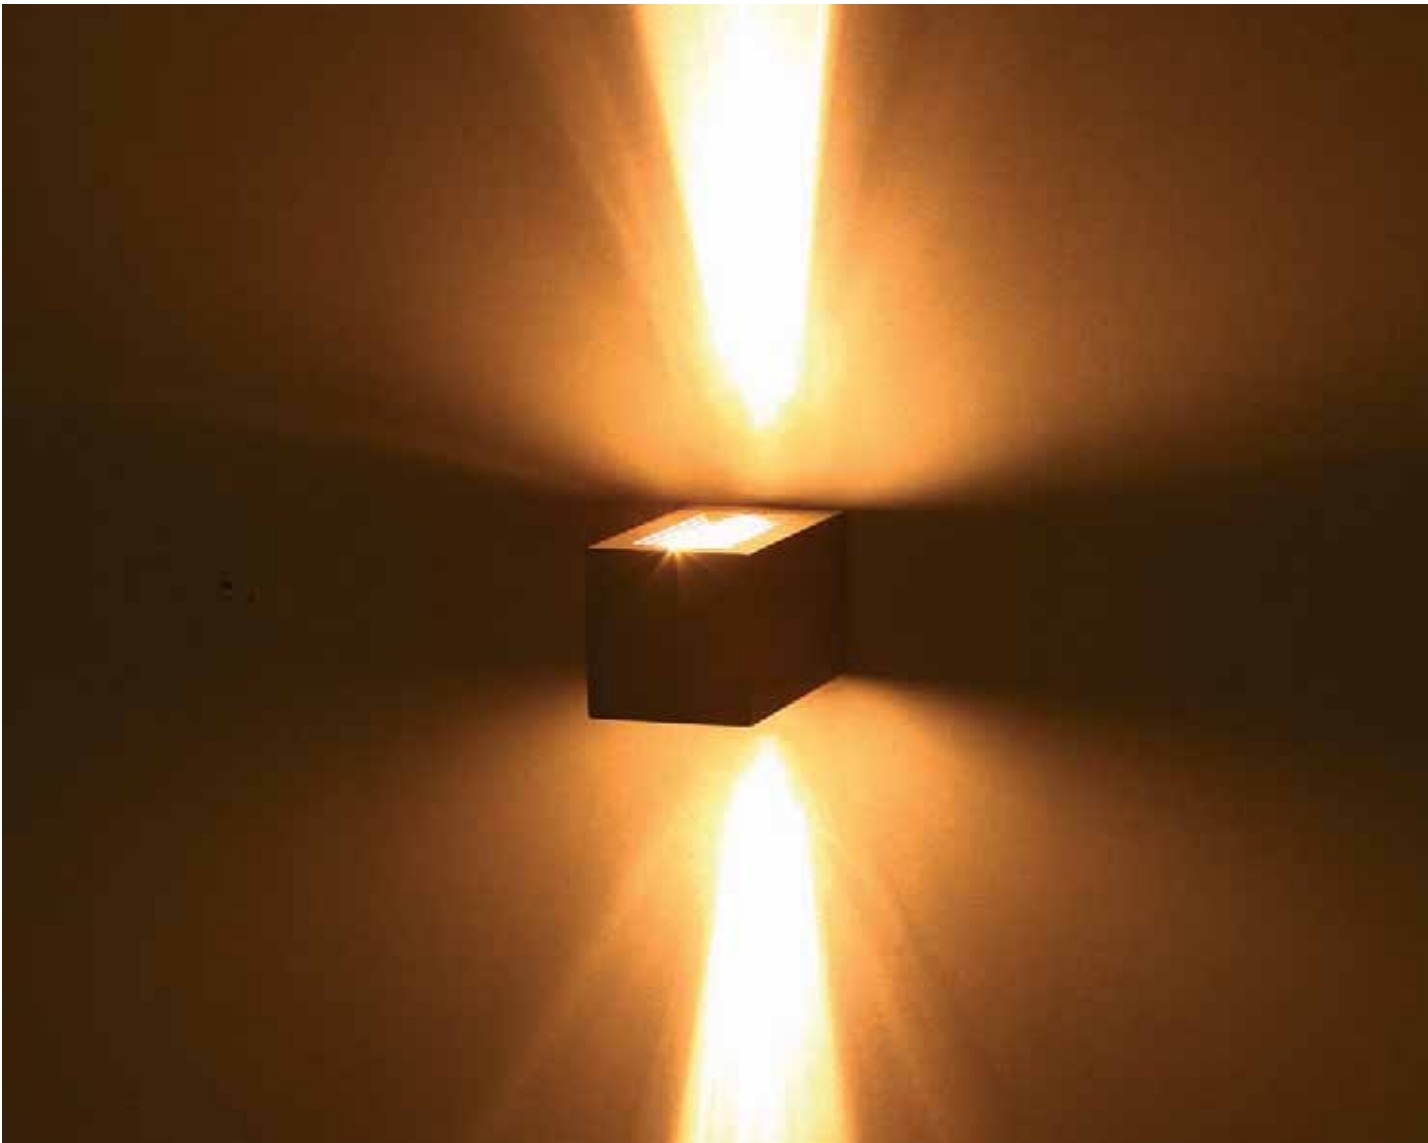

120v				<table border="1"> <tr> <th colspan="2">order code</th> </tr> <tr> <td>D67166/G</td> <td>grey</td> </tr> <tr> <td colspan="2">4"x4" cover plate and adaptor incl.</td> </tr> </table>
	60w	G9		IP54	
	die cast		lb	2.2	

	120v				<table border="1"> <tr> <th colspan="2">order code</th> </tr> <tr> <td>D7020/G/5</td> <td>grey</td> </tr> <tr> <td colspan="2">Glass type 5. Round cover plate 3-1/2" hole spacer, adaptor and gasket incl.</td> </tr> </table>
	150w	R7s		IP54	
	die cast		lb	3.7