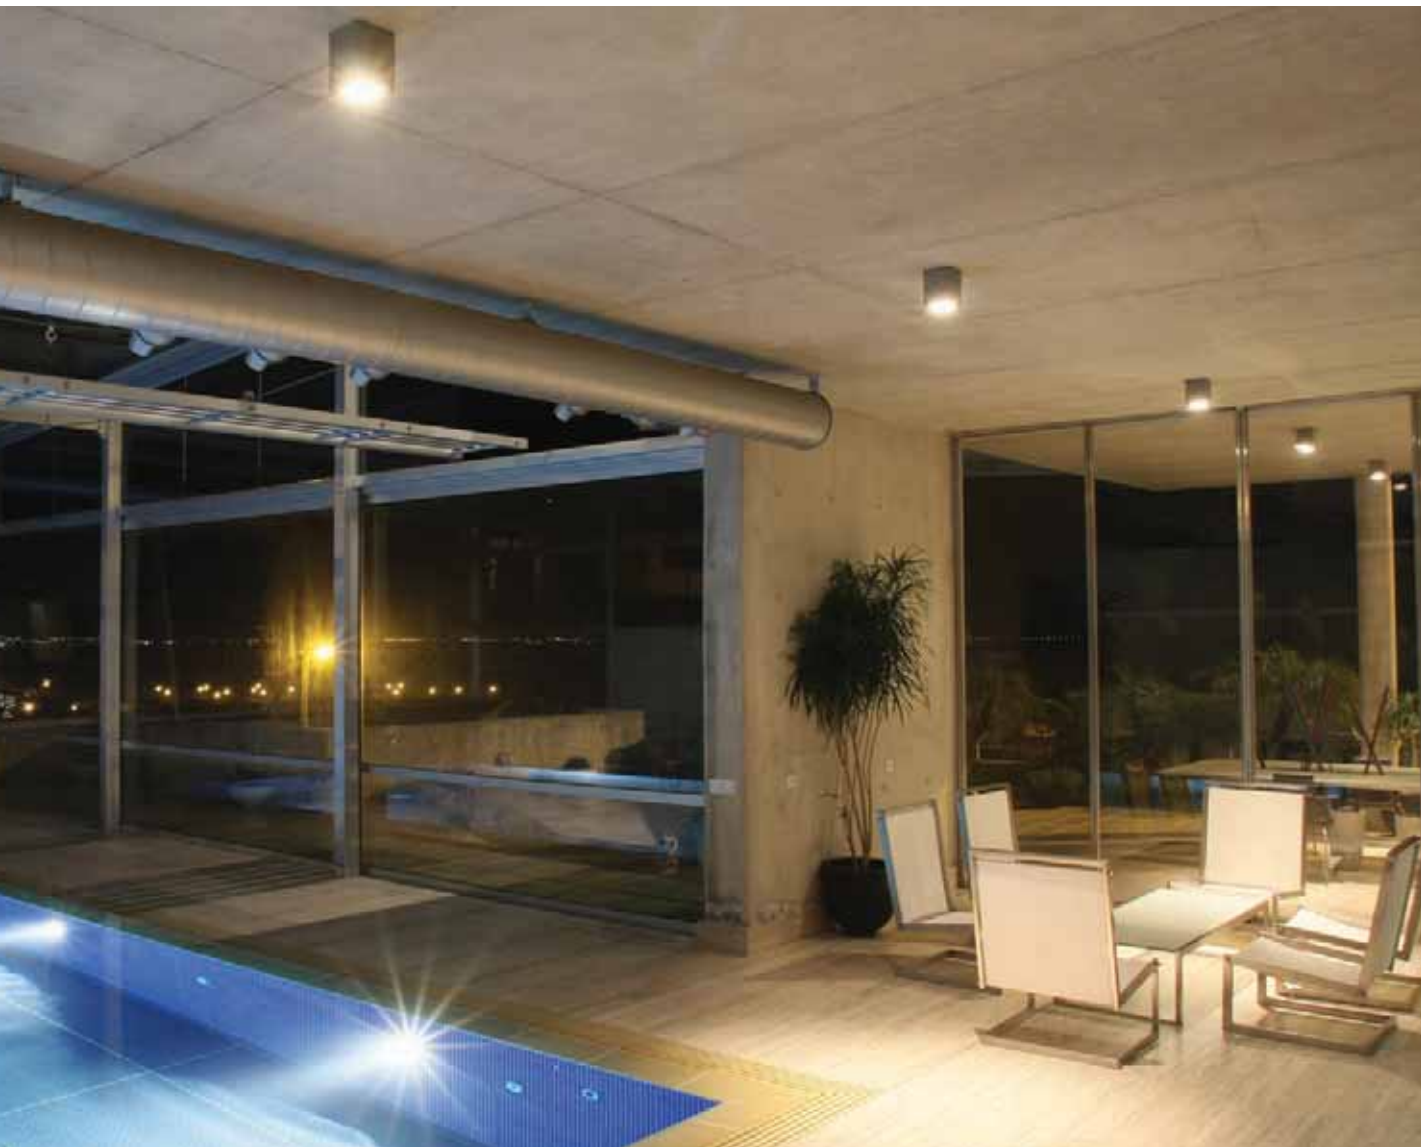

down the tube

Outdoor ■ General Lighting

222

	120v				order code D67130C/G grey D67130C/W white D67130C/BR rust brown
	35w	GU10			
				IP54	
	die cast		lb 0.8		
Cover plate and gasket incl.					

	120v				order code D67132C/G grey D67132C/W white D67132C/BR rust brown
	75w	E27 PAR30			
				IP54	
	die cast		lb 1.7		