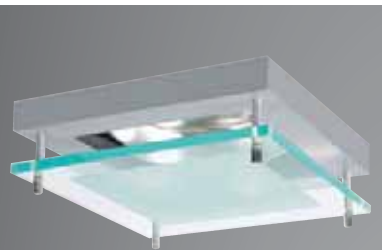

SCEH201 | semi-recessed downlights | with partly frosted glass

- ☒ no-tool mounting of the ceiling recessed frame via adjustable clamping springs
- ☒ easy relamping via pivoting socket (not for HIT-CE version)
- ☒ minimal light spill in the ceiling cavity (not for HIT-CE version)
- ☒ decorative glass partly frosted, no-tool fastening
- ☒ ceiling recessed frame made from metal, height of frame: 0.8"
- ☒ reflector with highly polished structure made from highest-grade aluminium, recessed by 0.8"
- ☒ lamp position horizontal
- ☒ TC-DEL: ECG as separate unit, 5-pole connection box
- ☒ HIT-CE: ready to plug-in, ECG to be ordered separately
- ☒ color: silver, RAL

ECG	120V 60 Hz
IP20	

LM	Wattage		Order No.	DS		ET	LVK	lb	
	TC-DEL / G24q-1 2 x10/13 W		SCEH 201.50 GE10	0.04"-1.4"	7.4"-7.4"	4.1"	237	6.2	ECG
	TC-DEL / G24q-2 2 x18 W		SCEH 201.60 GE10	0.04"-1.4"	7.4"-7.4"	4.1"	237	6.2	ECG
	TC-DEL / G24q-3 2 x26 W		SCEH 201.80 GE10	0.04"-1.4"	8.7"-8.7"	4.3"	277	7.7	ECG
	HIT-CE / G12 1 x35/70 W	40°	SCEH 201.70 G10	0.04"-1.4"	7.4"-7.4"	4.7"	237	5.5	
	UV filter Power supply unit:								
			ECG	35 W	CVGKE360				
				70 W	CVGKE710				
			CCG	35 W	CVG350				
				70 W	CVG700