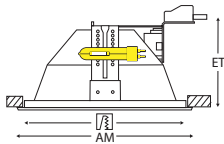

- ☑ no-tool mounting of the ceiling recessed frame via adjustable clamping springs
- ☑ removable toughened safety glass
- ☑ ceiling recessed frame made from high-grade die-cast
- ☑ reflector with highly polished structure made from highest-grade aluminium

- ☑ ready to plug-in to ECG
- ☑ ECG to be ordered separately
- ☑ color: silver, white

QP40 | square recessed luminaire | Batwing | HIT-CE

- ☑ with batwing reflector technique for special requirements of goods illumination
- ☑ wide beam angle

Wattage	LM	AM	DS	ET	Order No.	LVK
70/150 W	HIT-CE / G12	222	0.04"-1.6"	8.2"-8.2"	5.1"	QP 40.150 347

Power supply unit:

- ⚡ ECG 70 W CVGKE710
- 150 W CVGKE1510
- CCG 70 W CVG 700
- 150 W CVG 1500

QPA40 | square recessed luminaire | asymmetrical | HIT-CE

- ☑ asymmetrical light distribution

Wattage	LM	AM	DS	ET	Order No.	LVK
70/150 W	HIT-CE / G12	222	0.04"-1.6"	8.2"-8.2"	5.1"	QPA 40.150 348

Power supply unit:

- ⚡ ECG 70 W CVGKE710
- 150 W CVGKE1510
- CCG 70 W CVG 700
- 150 W CVG 1500