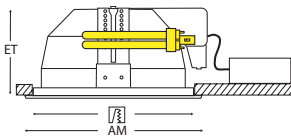

QP35/45 | square recessed luminaires | louvre matt | TC-DEL

120V 60 Hz IP20 CE

ECG Dimming DALI Emergency Lighting

Wattage	LM	AM	⚡	DS	⚡	ET	Order No.	LVK
2 x10/13 W	TC-DEL / G24q-1	7.7"	ECG	0.04"-1.4"	7.2"-7.2"	4.1"	QP 35.213	429
			ECG dim.	0.04"-1.4"	7.2"-7.2"	4.1"	QP 35.213 DIM/1-10	429
			ECG dim.	0.04"-1.4"	7.2"-7.2"	4.1"	QP 35.213 DIM/DIG	429
			ECG dim.	0.04"-1.4"	7.2"-7.2"	4.1"	QP 35.213 DIM/DALI	429
2 x10/13 W	TC-DEL / G24q-1	8.7"	ECG	0.04"-1.6"	8.2"-8.2"	5.7"	QP 45.213	432
			ECG dim.	0.04"-1.6"	8.2"-8.2"	5.7"	QP 45.213 DIM/1-10	432
			ECG dim.	0.04"-1.6"	8.2"-8.2"	5.7"	QP 45.213 DIM/DIG	432
			ECG dim.	0.04"-1.6"	8.2"-8.2"	5.7"	QP 45.213 DIM/DALI	432
2 x18 W	TC-DEL / G24q-2	7.7"	ECG	0.04"-1.4"	7.2"-7.2"	4.1"	QP 35.218	429
			ECG dim.	0.04"-1.4"	7.2"-7.2"	4.1"	QP 35.218 DIM/1-10	429
			ECG dim.	0.04"-1.4"	7.2"-7.2"	4.1"	QP 35.218 DIM/DIG	429
			ECG dim.	0.04"-1.4"	7.2"-7.2"	4.1"	QP 35.218 DIM/DALI	429
2 x18 W	TC-DEL / G24q-2	8.7"	ECG	0.04"-1.6"	8.2"-8.2"	5.7"	QP 45.218	432
			ECG dim.	0.04"-1.6"	8.2"-8.2"	5.7"	QP 45.218 DIM/1-10	432
			ECG dim.	0.04"-1.6"	8.2"-8.2"	5.7"	QP 45.218 DIM/DIG	432
			ECG dim.	0.04"-1.6"	8.2"-8.2"	5.7"	QP 45.218 DIM/DALI	432
2 x26 W	TC-DEL / G24q-3	8.7"	ECG	0.04"-1.6"	8.2"-8.2"	5.7"	QP 45.226	432
			ECG dim.	0.04"-1.6"	8.2"-8.2"	5.7"	QP 45.226 DIM/1-10	432
			ECG dim.	0.04"-1.6"	8.2"-8.2"	5.7"	QP 45.226 DIM/DIG	432
			ECG dim.	0.04"-1.6"	8.2"-8.2"	5.7"	QP 45.226 DIM/DALI	432

Accessories
Concrete casting surround:

QP 35 BT QP3.115 QP 45 BT QP.4 150