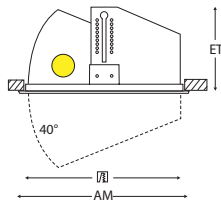

■ QPVF | wallwasher | HIT-CE