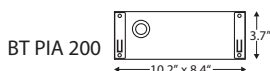

Accessories Concrete casting surround only for PIA 210.60 and PIA210.18:
Casting Surround only for PIA 210.60 and PIA210.18:

[BT PIA 200](#)
[ME PIA 200](#)