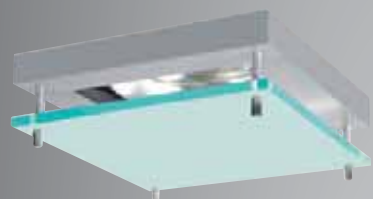

SCEH201 | semi-recessed downlights | with frosted glass

- ☒ same as above
- ☒ decorative glass frosted, no-tool fastening

ECG	120V 60 Hz
IP20	

LM	Wattage		Order No.	DS		ET	LVK	lb	
	TC-DEL / G24q-1 2 x10/13 W		SCEH 201.50 GE11	0.04"-1.4"	7.4"-7.4"	4.1"	237	6.2	ECG
	TC-DEL / G24q-2 2 x18 W		SCEH 201.60 GE11	0.04"-1.4"	7.4"-7.4"	4.1"	237	6.2	ECG
	TC-DEL / G24q-3 2 x26 W		SCEH 201.80 GE11	0.04"-1.4"	8.7"-8.7"	4.3"	277	7.7	ECG
	HIT-CE / G12 1 x35/70 W	40°	SCEH 201.70 G11	0.04"-1.4"	7.4"-7.4"	4.7"	237	5.5	
	UV filter Power supply unit:								
			ECG	35 W	CVGKE360				
				70 W	CVGKE710				
			CCG	35 W	CVG350				
				70 W	CVG700