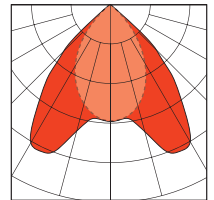

- ☑ no-tool mounting of the ceiling recessed frame via adjustable clamping springs
- ☑ removable toughened safety glass
- ☑ ceiling recessed frame made from high-grade die-cast
- ☑ reflector with highly polished structure made from highest-grade aluminium

- ☑ ready to plug-in to ECG
- ☑ ECG to be ordered separately
- ☑ color: silver, white

QP40 | square recessed luminaire | Batwing | HIT-CE

- ☑ with batwing reflector technique for special requirements of goods illumination
- ☑ wide beam angle

Wattage	LM	AM	DS	ET	Order No.	LVK
70/150 W	HIT-CE / G12	222	0.04"-1.6"	8.2"-8.2"	5.1"	QP 40.150 347

Power supply unit:

- ⚡ ECG 70 W CVGKE710
- 150 W CVGKE1510
- CCG 70 W CVG 700
- 150 W CVG 1500

QPA40 | square recessed luminaire | asymmetrical | HIT-CE

- ☑ asymmetrical light distribution

Wattage	LM	AM	DS	ET	Order No.	LVK
70/150 W	HIT-CE / G12	222	0.04"-1.6"	8.2"-8.2"	5.1"	QPA 40.150 348

Power supply unit:

- ⚡ ECG 70 W CVGKE710
- 150 W CVGKE1510
- CCG 70 W CVG 700
- 150 W CVG 1500