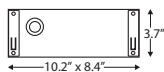

BT PIA 200

ME PIA 200