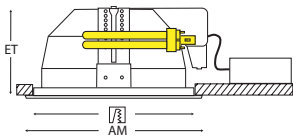

■ **QP 34/44** | square recessed luminaires | louvre highly polished | TC-DEL

120V 60 Hz	IP20	CE
ECG	Dimming	DALI
		Emergency Lighting

Wattage	LM	AM	⚡	DS	⚡	ET	Order No.	LVK
2 x10/13 W	TC-DEL / G24q-1	7.7"	ECG	0.04"-1.4"	7.2"-7.2"	4.1"	QP 34. 213	428
		7.7"	ECG dim.	0.04"-1.4"	7.2"-7.2"	4.1"	QP 34. 213 DIM/1- 10	428
		7.7"	ECG dim.	0.04"-1.4"	7.2"-7.2"	4.1"	QP 34. 213 DIM/DIG	428
		7.7"	ECG dim.	0.04"-1.4"	7.2"-7.2"	4.1"	QP 34. 213 DIM/DALI	428
2 x10/13 W	TC-DEL / G24q-1	8.7"	ECG	0.04"-1.6"	8.2"-8.2"	5.7"	QP 44. 213	431
		8.7"	ECG dim.	0.04"-1.6"	8.2"-8.2"	5.7"	QP 44. 213 DIM/1- 10	431
		8.7"	ECG dim.	0.04"-1.6"	8.2"-8.2"	5.7"	QP 44. 213 DIM/DIG	431
		8.7"	ECG dim.	0.04"-1.6"	8.2"-8.2"	5.7"	QP 44. 213 DIM/DALI	431
2 x18 W	TC-DEL / G24q-2	7.7"	ECG	0.04"-1.4"	7.2"-7.2"	4.1"	QP 34. 218	428
		7.7"	ECG dim.	0.04"-1.4"	7.2"-7.2"	4.1"	QP 34. 218 DIM/1- 10	428
		7.7"	ECG dim.	0.04"-1.4"	7.2"-7.2"	4.1"	QP 34. 218 DIM/DIG	428
		7.7"	ECG dim.	0.04"-1.4"	7.2"-7.2"	4.1"	QP 34. 218 DIM/DALI	428
2 x18 W	TC-DEL / G24q-2	8.7"	ECG	0.04"-1.6"	8.2"-8.2"	5.7"	QP 44. 218	431
		8.7"	ECG dim.	0.04"-1.6"	8.2"-8.2"	5.7"	QP 44. 218 DIM/1- 10	431
		8.7"	ECG dim.	0.04"-1.6"	8.2"-8.2"	5.7"	QP 44. 218 DIM/DIG	431
		8.7"	ECG dim.	0.04"-1.6"	8.2"-8.2"	5.7"	QP 44. 218 DIM/DALI	431
2 x26 W	TC-DEL / G24q-3	8.7"	ECG	0.04"-1.6"	8.2"-8.2"	5.7"	QP 44. 226	431
		8.7"	ECG dim.	0.04"-1.6"	8.2"-8.2"	5.7"	QP 44. 226 DIM/1- 10	431
		8.7"	ECG dim.	0.04"-1.6"	8.2"-8.2"	5.7"	QP 44. 226 DIM/DIG	431
		8.7"	ECG dim.	0.04"-1.6"	8.2"-8.2"	5.7"	QP 44. 226 DIM/DALI	431

Accessories
Concrete casting surround:

QP 34
BT QP3.115

QP 44
BT QP 4.150