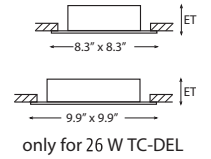

LM	Wattage	▲	Order No.	DS	▼	ET	LVK	lb	⚡
☛ TC-DEL / G24q-1 TC-DEL / G24q-2 TC-DEL / G24q-3	2 x 10/13 W		SCE 201.50 E	0.04"-1.2"	7.4"-7.4"	4.7"	237	4.0"	ECG
	2 x 18 W		SCE 201.60 E	0.04"-1.2"	7.4"-7.4"	4.7"	237	4.0"	ECG
	2 x 26 W		SCE 201.80 E	0.04"-1.2"	8.7"-8.7"	4.9"	277	4.6"	ECG
☛ HIT-CE / G 12 UV filter	1 x 35/70 W	40°	SCE 201.70	0.04"-1.2"	7.4"-7.4"	5.5"	237	3.1"	

Power supply unit:

- ☛ ECG 35 W [CVGKE360](#)
- 70 W [CVGKE710](#)
- CCG 35 W [CVG 350](#)
- 70 W [CVG 700](#)

SCE 201 | recessed downlights | with acrylic frame

ECG 120V 60 Hz IP20 CE

- ☑ same as above
- ☑ clear acrylic frame with no-tool fastening

LM	Wattage	▲	Order No.	DS	▼	ET	LVK	lb	⚡
☛ TC-DEL / G24q-1 TC-DEL / G24q-2 TC-DEL / G24q-3	2 x 10/13 W		SCE 201.50 GE	0.04"-1.2"	7.4"-7.4"	4.7"	237	4.0"	ECG
	2 x 18 W		SCE 201.60 GE	0.04"-1.2"	7.4"-7.4"	4.7"	237	4.0"	ECG
	2 x 26 W		SCE 201.80 GE	0.04"-1.2"	8.7"-8.7"	4.9"	277	4.6"	ECG
☛ HIT-CE / G 12 UV filter	1 x 35/70 W	40°	SCE 201.70 G	0.04"-1.2"	7.4"-7.4"	5.5"	237	3.5"	

Power supply unit:

- ☛ ECG 35 W [CVGKE360](#)
- 70 W [CVGKE710](#)
- CCG 35 W [CVG350](#)
- 70 W [CVG700](#)