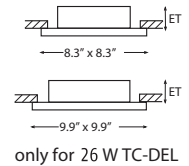

LM	Wattage	▲	Order No.	DS	ET	LVK	lb	⚡
☛ TC-DEL / G24q-1 TC-DEL / G24q-2 TC-DEL / G24q-3	2 x10/13 W		SCEH 201.50 E	0.04"-1.2" 7.4"-7.4"	4.1"	237	4.0	ECG
	2 x18 W		SCEH 201.60 E	0.04"-1.2" 7.4"-7.4"	4.1"	237	4.0	ECG
	2 x26 W		SCEH 201.80 E	0.04"-1.2" 8.7"-8.7"	4.3"	277	4.6	ECG

☛ HIT-CE / G 12	1 x35/70 W	40°	SCEH 201.70	0.04"-1.2" 7.4"-7.4"	4.7"	237	3.1	

Power supply unit:
ECG 35 W [CVGKE 360](#)
70 W [CVGKE 710](#)
CCG 35 W [CVG350](#)
70 W [CVG700](#)

SCEH 201 | semi-recessed downlights | with acrylic frame

ECG 120V 60 Hz IP20 CE

- ☑ same as above
- ☑ clear acrylic frame with no-tool fastening

LM	Wattage	▲	Order No.	DS	ET	LVK	lb	⚡
☛ TC-DEL / G24q-1 TC-DEL / G24q-2 TC-DEL / G24q-3	2 x10/13 W		SCEH 201.50 GE	0.04"-1.2" 7.4"-7.4"	4.1"	237	4.0	ECG
	2 x18 W		SCEH 201.60 GE	0.04"-1.2" 7.4"-7.4"	4.1"	237	4.0	ECG
	2 x26 W		SCEH 201.80 GE	0.04"-1.2" 8.7"-8.7"	4.3"	277	4.6	ECG

☛ HIT-CE / G 12	1 x35/70 W	40°	SCEH 201.70 G	0.04"-1.2" 7.4"-7.4"	4.7"	237	3.1	

Power supply unit:
ECG 35 W [CVGKE360](#)
70 W [CVGKE710](#)
CCG 35 W [CVG350](#)
70 W [CVG700](#)