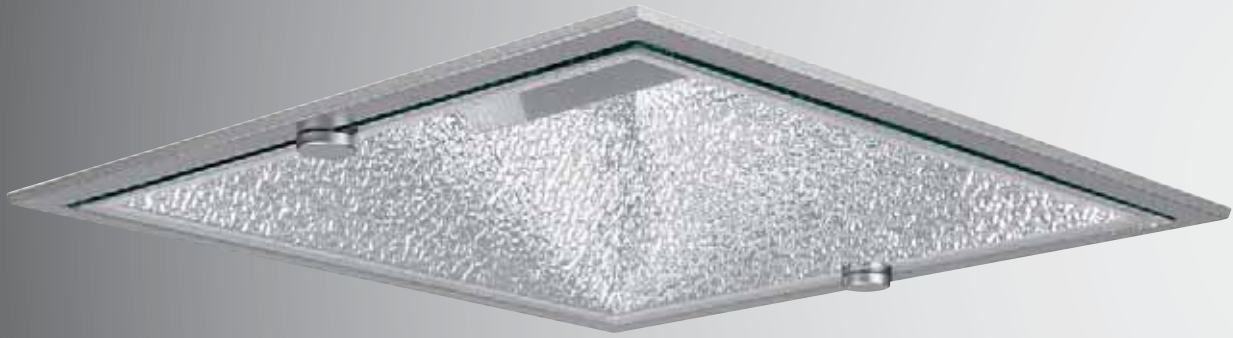

- ☑ no-tool mounting of the ceiling recessed frame via adjustable clamping springs
- ☑ removable toughened safety glass
- ☑ ceiling recessed frame made from high-grade die-cast
- ☑ reflector with highly polished structure made from highest-grade aluminium

- ☑ ready to plug-in to ECG
- ☑ ECG to be ordered separately
- ☑ color: silver, white

QP40 | square recessed luminaire | Batwing | HIT-CE

- ☑ with batwing reflector technique for special requirements of goods illumination
- ☑ wide beam angle

Wattage	LM	AM	DS	ET	Order No.	LVK
70/150 W	HIT-CE / G12	222	0.04"-1.6"	8.2"-8.2"	5.1"	QP 40.150 347

Power supply unit:

- ⚡ ECG 70 W CVGKE710
- 150 W CVGKE1510
- CCG 70 W CVG 700
- 150 W CVG 1500

QPA40 | square recessed luminaire | asymmetrical | HIT-CE

- ☑ asymmetrical light distribution

Wattage	LM	AM	DS	ET	Order No.	LVK
70/150 W	HIT-CE / G12	222	0.04"-1.6"	8.2"-8.2"	5.1"	QPA 40.150 348

Power supply unit:

- ⚡ ECG 70 W CVGKE710
- 150 W CVGKE1510
- CCG 70 W CVG 700
- 150 W CVG 1500