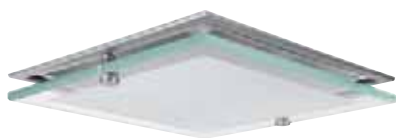

■ QPZ | decorative attachments

.03 Glass partly frosted, attached

for AD	7.7"	8.7"
	QPZ30.03	QPZ40.03