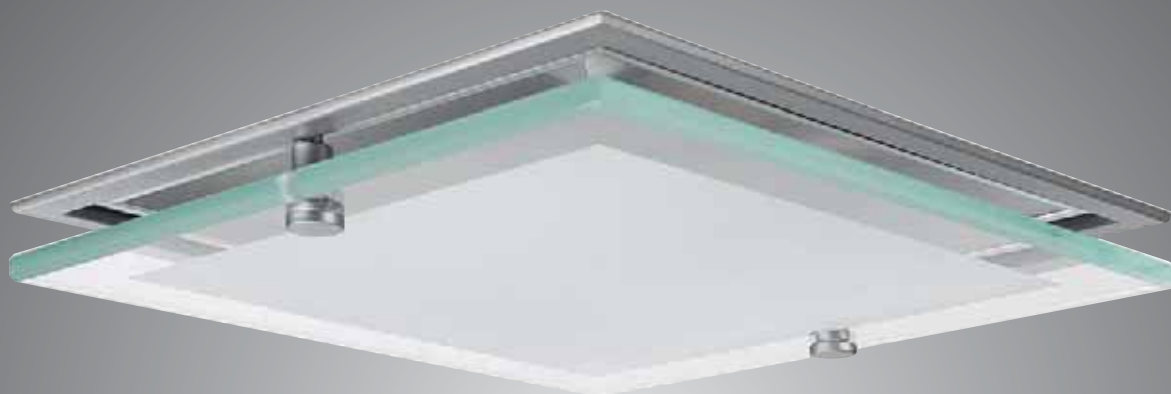

- ☒ no-tool fastening at the recessed frame via decorative screws
- ☒ toughened safety glass