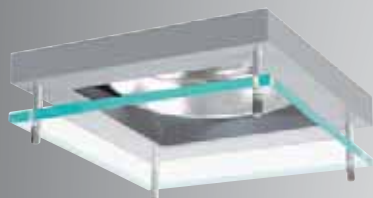

SCEH201 | Halbeinbau-Downlights | with clear glass

- ☒ same as above
- ☒ decorative glass clear, no-tool fastening

ECG	120V 60 Hz
IP20	

LM	Wattage		Order No.	DS		ET	LVK	lb	
	TC-DEL / G24q-1 2 x10/13 W		SCEH 201.50 GE12	0.04"-1.4"	7.4"-7.4"	4.1"	237		
	TC-DEL / G24q-2 2 x18 W		SCEH 201.60 GE12	0.04"-1.4"	7.4"-7.4"	4.1"	237		
	TC-DEL / G24q-3 2 x26 W		SCEH 201.80 GE12	0.04"-1.4"	8.7"-8.7"	4.3"	277		
	HIT-CE / G12 1 x35/70 W	40°	SCEH 201.70 G12	0.04"-1.4"	7.4"-7.4"	4.7"	237		
	UV filter Power supply unit:								
			ECG	35 W	CVGKE360				
				70 W	CVGKE710				
			CCG	35 W	CVG350				
				70 W	CVG700