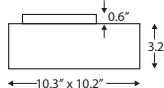

- ☑ luminaire available with acrylic opal-white or frosted
- ☑ no-tool ceiling recess of the luminaire housing via adjustable clamping springs
- ☑ cover frame with snap-in fastening
- ☑ luminaire housing and cover frame made from metal, cover frame also available in stainless steel
- ☑ acrylic made from UV- and heat-resistant PMMA, protruding by 0.7"

- ☑ reflector with highly polished structure made from highest-grade aluminium
- ☑ LCG integrated in luminaire, ECG as separate unit
- ☑ LCG: 3-pole terminal block, ECG versions: 5-pole connection box
- ☑ concrete casting surround and casting surround for plastering made from hot-dip galvanised metal
- ☑ color: silver, white, stainless steel, RAL

PIA 220 | recessed downlight | acrylic protruding

LM	Wattage	acrylic	☑	Order No.	DS	☑	ET	LVK
☑ TC-D / G24d-2 TC-DEL / G24q-2	1 x18 W	opal-white	LCG	PIA 220.18	0.04"-1.0"	5.9"x5.9"	4.7"	382
	1 x18 W	opal-white	ECG	PIA 220.18 E	0.04"-1.0"	5.9"x5.9"	4.7"	382
	1 x18 W	opal-white	ECG dim.	PIA 220.18 DIM/1-10	0.04"-1.0"	5.9"x5.9"	4.7"	382
	1 x18 W	opal-white	ECG dim.	PIA 220.18 DIM/DIG	0.04"-1.0"	5.9"x5.9"	4.7"	382
	1 x18 W	opal-white	ECG dim.	PIA 220.18 DIM/DALI	0.04"-1.0"	5.9"x5.9"	4.7"	382
☑ TC-D / G24d-2 TC-DEL / G24q-2	1 x18 W	frosted	LCG	PIA 225.18	0.04"-1.0"	5.9"x5.9"	4.7"	382
	1 x18 W	frosted	ECG	PIA 225.18 E	0.04"-1.0"	5.9"x5.9"	4.7"	382
	1 x18 W	frosted	ECG dim.	PIA 225.18 DIM/1-10	0.04"-1.0"	5.9"x5.9"	4.7"	382
	1 x18 W	frosted	ECG dim.	PIA 225.18 DIM/DIG	0.04"-1.0"	5.9"x5.9"	4.7"	382
	1 x18 W	frosted	ECG dim.	PIA 225.18 DIM/DALI	0.04"-1.0"	5.9"x5.9"	4.7"	382

ME PIA 200

Accessories Concrete casting surround only for PIA220.18 and PIA225.18: [BT PIA200](#)
Casting surround only for PIA 220.18 and PIA225.18: [ME PIA 200](#)