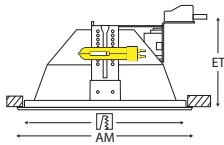

QP40 | square recessed luminaire | Batwing | HIT-CE

- ☑ with batwing reflector technique for special requirements of goods illumination
- ☑ wide beam angle