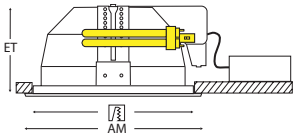

■ **QP 30 / 40** | square recessed luminaires | highly polished | TC-DEL

ECG	120V 60 Hz	IP20	CE
Dimming	DALI	Emergency Lighting	

Wattage	LM	AM	DS	ET	Order No.	LVK	
2 x10/13 W	TC-DEL / G24q-1	7.7" ECG	0.04"-1.4"	7.2"-7.2"	4.1"	QP 30.213	376
		7.7" ECG dim.	0.04"-1.4"	7.2"-7.2"	4.1"	QP 30.213 DIM/1-10	376
		7.7" ECG dim.	0.04"-1.4"	7.2"-7.2"	4.1"	QP 30.213 DIM/DIG	376
		7.7" ECG dim.	0.04"-1.4"	7.2"-7.2"	4.1"	QP 30.213 DIM/DALI	376
2 x10/13 W	TC-DEL / G24q-1	8.7" ECG	0.04"-1.6"	8.2"-8.2"	5.7"	QP 40.213	378
		8.7" ECG dim.	0.04"-1.6"	8.2"-8.2"	5.7"	QP 40.213 DIM/1-10	378
		8.7" ECG dim.	0.04"-1.6"	8.2"-8.2"	5.7"	QP 40.213 DIM/DIG	378
		8.7" ECG dim.	0.04"-1.6"	8.2"-8.2"	5.7"	QP 40.213 DIM/DALI	378
2 x18 W	TC-DEL / G24q-2	7.7" ECG	0.04"-1.4"	7.2"-7.2"	4.1"	QP 30.218	376
		7.7" ECG dim.	0.04"-1.4"	7.2"-7.2"	4.1"	QP 30.218 DIM/1-10	376
		7.7" ECG dim.	0.04"-1.4"	7.2"-7.2"	4.1"	QP 30.218 DIM/DIG	376
		7.7" ECG dim.	0.04"-1.4"	7.2"-7.2"	4.1"	QP 30.218 DIM/DALI	376
2 x18 W	TC-DEL / G24q-2	8.7" ECG	0.04"-1.6"	8.2"-8.2"	5.7"	QP 40.218	378
		8.7" ECG dim.	0.04"-1.6"	8.2"-8.2"	5.7"	QP 40.218 DIM/1-10	378
		8.7" ECG dim.	0.04"-1.6"	8.2"-8.2"	5.7"	QP 40.218 DIM/DIG	378
		8.7" ECG dim.	0.04"-1.6"	8.2"-8.2"	5.7"	QP 40.218 DIM/DALI	378
2 x26 W	TC-DEL / G24q-3	8.7" ECG	0.04"-1.6"	8.2"-8.2"	5.7"	QP 40.226	378
		8.7" ECG dim.	0.04"-1.6"	8.2"-8.2"	5.7"	QP 40.226 DIM/1-10	378
		8.7" ECG dim.	0.04"-1.6"	8.2"-8.2"	5.7"	QP 40.226 DIM/DIG	378
		8.7" ECG dim.	0.04"-1.6"	8.2"-8.2"	5.7"	QP 40.226 DIM/DALI	378

Flanges & Decorative Attachments p.272

.03 .38 .39

Accessories
Concrete casting surround:

QP 30
BT QP3.115

QP 40
BT QP 4.150