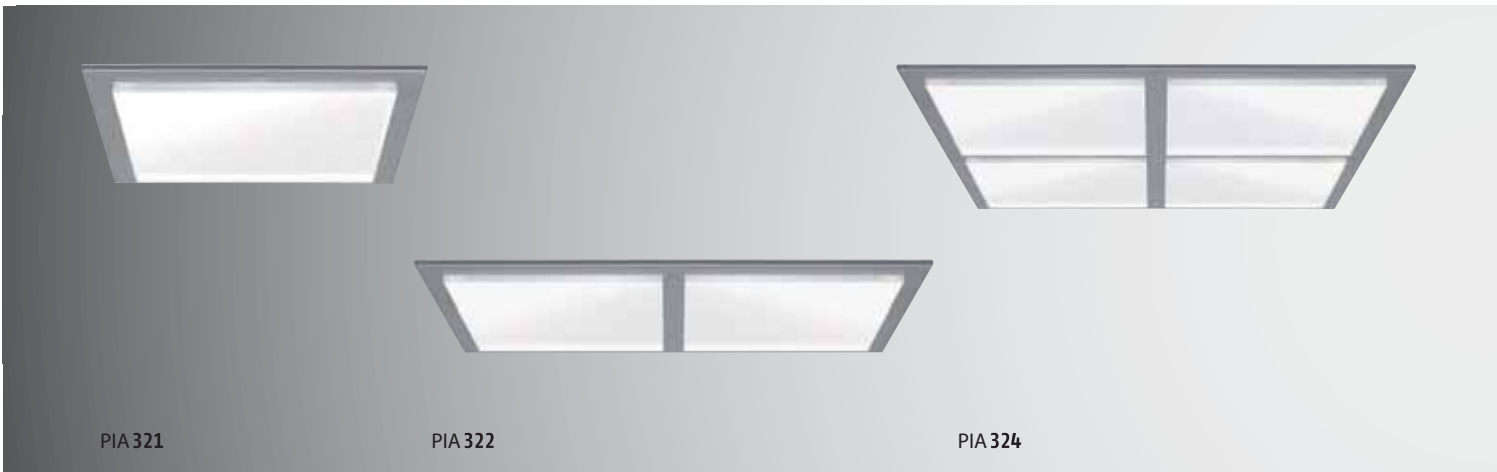

# Piazza

The light windows in rectangular shape are particularly suitable for ambient illumination with a distinctive effect. Piazza in stainless steel is right in the trend.

PIA 321

PIA 322

PIA 324

- no-tool mounting of the luminaire housing via adjustable clamping wings
- cover frame with snap-in fastening and safety wire with carabiner
- luminaire housing and cover frame made from metal, cover frame also available in stainless steel
- acrylic matt protruding around 0.4"
- lamp position horizontal
- ready to plug-in to ECG
- ECG to be ordered separately
- color: silver, white, stainless steel, RAL