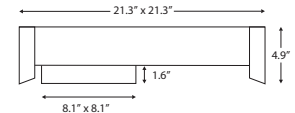

PIA 301 | recessed downlight | glass flush

120V
60 Hz

IP20

CE

- ☑ concrete casting surround for fairfaced concrete available as accessories
- ☑ concrete casting surround made from hot-dip galvanised metal

LM	Wattage	Order No.	DS	ET	LVK	lb
TC-TEL / GX24q-3-4 Power supply unit:	1 x 26/32/42 W ECG	PIA 301.50 CVGB20	0.04"-1.2"	8.1"x8.1"	4.3"	385 4.4
HIT-CE / G12 Power supply unit:	1 x 35/70 W ECG 35 W 70 W CCG 35 W 70 W	PIA 301.30 CVGKE360 CVGKE710 CVG 350 CVG 700	0.04"-1.2"	8.1"x8.1"	4.3"	385 2.9

Accessories Concrete casting surround: BT PIA301

PIA 302 | recessed downlight | glass flush

120V
60 Hz

IP20

CE

LM	Wattage	Order No.	DS	ET	LVK	lb
TC-TEL / GX24q-3-4 Power supply unit:	2 x 26/32/42 W ECG	PIA 302.50 PPE2.32/42	0.04"-1.2"	16.2"x8.1"	4.3"	1 x 385 7.3
HIT-CE / G12 Power supply unit:	2 x 35/70 W ECG 35 W 70 W CCG 35 W 70 W	PIA 302.30 PPE2.350 PPE2.700 PP2.350 PP2.700	0.04"-1.2"	16.2"x8.1"	4.3"	2 x 385 5.5