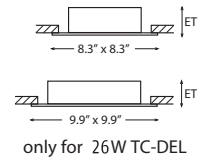

LM	Wattage	Order No.	DS	ET	LVK	lb	ECG
	TC-DEL / G 24q-1	2 x 10/13 W	SCE 201.50 GE10	0.03"-1.4"	7.4"x7.4"	4.7"	237 6.2 ECG
	TC-DEL / G 24q-2	2 x 18 W	SCE 201.60 GE10	0.03"-1.4"	7.4"x7.4"	4.7"	237 6.2 ECG
	TC-DEL / G 24q-3	2 x 26 W	SCE 201.80 GE10	0.03"-1.4"	8.7"x8.7"	4.9"	277 7.7 ECG
	HIT-CE / G12	1 x 35/70 W	40° SCE 201.70 G10	0.03"-1.4"	7.4"x7.4"	5.5"	237 5.5
	UV filter Power supply unit:		ECG 35 W CVGKE360 70 W CVGKE710 CCG 35 W CVG350 70 W CVG700				

SCE 201 | recessed downlights | with frosted glass

ECG 120V 60 Hz IP20 CE

- ☒ same as above
- ☒ decorative glass frosted, no-tool fastening

LM	Wattage	Order No.	DS	ET	LVK	lb	ECG
	TC-DEL / G24q-1	2 x 10/13 W	SCE 201.50 GE11	0.03"-1.4"	7.4"x7.4"	4.7"	237 6.2 ECG
	TC-DEL / G24q-2	2 x 18 W	SCE 201.60 GE11	0.03"-1.4"	7.4"x7.4"	4.7"	237 6.2 ECG
	TC-DEL / G24q-3	2 x 26 W	SCE 201.80 GE11	0.03"-1.4"	8.7"x8.7"	4.9"	277 7.7 ECG
	HIT-CE / G12	1 x 35/70 W	40° SCE 201.70 G11	0.03"-1.4"	7.4"x7.4"	5.5"	237 5.5
	UV filter Power supply unit:		ECG 35 W CVGKE360 70 W CVGKE710 CCG 35 W CVG 350 70 W CVG 700				

SCE201 | recessed downlights | with clear glass

ECG 120V 60 Hz IP20 CE

- ☒ same as above
- ☒ decorative glass clear, no-tool fastening

LM	Wattage	Order No.	DS	ET	LVK	lb	ECG
	TC-DEL / G 24q-1	2 x 10/13 W	SCE 201.50 GE12	0.03"-1.4"	7.4"x7.4"	4.7"	237 6.2 ECG
	TC-DEL / G 24q-2	2 x 18 W	SCE 201.60 GE12	0.03"-1.4"	7.4"x7.4"	4.7"	237 6.2 ECG
	TC-DEL / G 24q-3	2 x 26 W	SCE 201.80 GE12	0.03"-1.4"	8.7"x8.7"	4.9"	277 7.7 ECG
	HIT-CE / G 12	1 x 35/70 W	40° SCE 201.70 G12	0.03"-1.4"	7.4"x7.4"	5.5"	237 5.5
	UV filter Power supply unit:		ECG 35 W CVGKE 360 70 W CVGKE 710 CCG 35 W CVG350 70 W CVG700