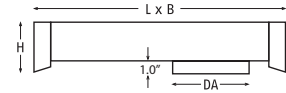

- ☒ concrete casting surround for fairfaced concrete
- ☒ housing made from hot-dip galvanised metal
- ☒ with fastening straps

for AM	DA	H	LxB	Order No.
in	in	in	in	in
7.7"	7.4" x 7.4"	4.5"	18.5" x 10.8"	BT QP 3.115
8.7"	8.4" x 8.4"	5.9"	19.7" x 11.8"	BT QP 4.150