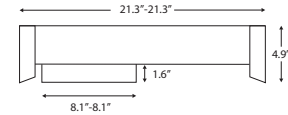

- ☒ concrete casting surround for fairfaced concrete available as accessories
- ☒ concrete casting surround made from hot-dip galvanised metal

LM	Wattage	Order No.	DS		ET	LVK	lb
TC-TEL / GX 24q-3-4	1 x 26/32/42 W	PIA 321.50	0.04"-1.2"	8.1"-8.1"	4.3"	386	5.3
Power supply unit:	ECG	CVGB20					
Accessories Concrete casting surround:		BT PIA301