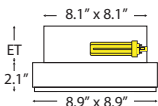

Piazza

semi-recessed: glass flush acrylic protruding

surface-mounted: glass flush acrylic protruding

- no-tool mounting of the luminaire housing via adjustable clamping springs (PIA 351 / 371) or direct ceiling mounting (PIA 601 / 621)
- luminaire housing and cover frame made from metal, cover frame also available in stainless steel
- reflector with highly polished structure made from

- highest-grade aluminium
- ready to plug-in to ECG (PIA 351 / 371), ECG to be ordered separately
- ECG integral with 3-pole terminal block, dimmable ECG with 5-pole terminal block (PIA 601 / 621)
- color: silver, white, stainless steel

PIA 351 | semi-recessed luminaire | glass flush

- decorative white flashed opal glass (toughened safety glass), flush

LM	Wattage	Order No.	DS	ET	LVK	lb
TC-TEL / GX 24q-3-4	1 x 26/32/42 W	PIA 351.50	0.04"-1.0"	8.1"x8.1"	2.4"	385 4.4"
Power supply unit:		ECG	CVGB20			
HIT-CE / G 12	1 x 35/70 W	PIA 351.30	0.04"-1.0"	8.1"x8.1"	2.4"	385 4.4"
Power supply unit:		ECG 35 W	CVGKB60			
		70 W	CVGK710			

PIA 371 | semi-recessed luminaire | acrylic protruding

- acrylic matt protruding by 0.4"

LM	Wattage	Order No.	DS	ET	LVK	lb
TC-TEL / GX 24q-3-4	1 x 26/32/42 W	PIA 371.50	0.04"-1.0"	8.1"x8.1"	2.4"	386 5.3
Power supply unit:		ECG	CVGE320			

PIA 601 | surface-mounted luminaire | glass flush

- ECG integral with 3-pole or dimmable ECG with 5-pole terminal block

LM	Wattage	Order No.	LVK	lb
TC-DEL / G 24q-2	2 x 18 W	ECG	PIA 601.218	385 5.5
		ECG dim.	PIA 601.218 DIM/1-10	385 5.5
		ECG dim.	PIA 601.218 DIM/DALI	385 5.5

PIA 621 | surface-mounted luminaire | acrylic protruding

- acrylic matt protruding by 0.4"

LM	Wattage	Order No.	LVK	lb
TC-DEL / G 24q-2	2 x 18 W	ECG	PIA 621.218	386 6.2
		ECG dim.	PIA 621.218 DIM/1-10	386 6.2
		ECG dim.	PIA 621.218 DIM/DALI	386 6.2