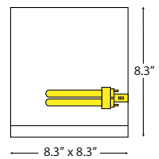

LM	Wattage	⚡	Order No.	LVK
TC-DEL / G24q-2	2 x18 W	ECG	XP 320. 218	358
		ECG dim.	XP 320. 218 DIM/1- 10	358
		ECG dim.	XP 320. 218 DIM/DIG	358
		ECG dim.	XP 320. 218 DIM/DALI	358

XP330 | surface-mounted downlight | acrylic decor | TC-DEL | height 240

- ☑ decor frame made from acrylic in sand-blast effect
- ☑ direct ceiling mounting
- ☑ housing made from metal
- ☑ reflector with matt structure made from highest-grade aluminium
- ☑ ECG integral with 3-pole terminal block, dimmable ECG with 5-pole terminal block
- ☑ color: silver, white