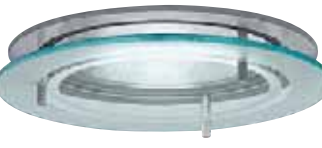

.05 Glass pane with 2 rings matt finish, attached, toughened safety glass
for AD 7.3" 8.8"
[CDZ2.05](#) [CDZ3.05](#)