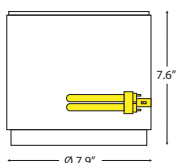

CA66 | surface-mounted downlight | acrylic decor&louvre | TC-DEL

ECG	120V 60 Hz	IP20
CE	Dimming	DALI

LM	Wattage	AD	⚡	Order No.	LVK
☛ TC-DEL / G 24q-2	2 x18 W	7.9"	ECG	CA 66. 218	254
		7.9"	ECG dim.	CA 66. 218 DIM/1- 10	254
		7.9"	ECG dim.	CA 66. 218 DIM/DIG	254
		7.9"	ECG dim.	CA 66. 218 DIM/DALI	254