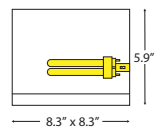

LM	Wattage		Order No.	LVK
TC-DEL / G 24q-2	2 x18 W	ECG	XP 220.218	353
		ECG dim.	XP 220.218 DIM/1-10	353
		ECG dim.	XP 220.218 DIM/DIG	353
		ECG dim.	XP 220.218 DIM/DALI	353