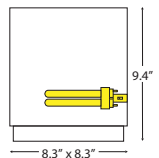

LM	Wattage	⚡	Order No.	LVK
TC-DEL/G 24q-2	2 x18 W	ECG	XP 330. 218	359
		ECG dim.	XP 330. 218 DIM/1- 10	359
		ECG dim.	XP 330. 218 DIM/DIG	359
		ECG dim.	XP 330. 218 DIM/DALI	359