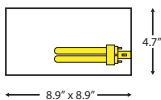

- acrylic matt protruding by 0.4"

LM	Wattage	Order No.	DS	ET	LVK	lb
TC-TEL / GX 24q-3-4	1 x 26/32/42 W	PIA 371.50	0.04"-1.0"	8.1"x8.1"	2.4"	386 5.3
Power supply unit:		ECG	CVGE320