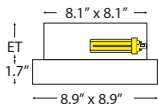

PIA 351 | semi-recessed luminaire | glass flush