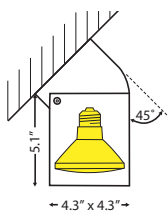

■ **XP150** | surface-mounted downlight | for bevels | QPAR30

120V
60 Hz

LM	Wattage	Order No.
QPAR30 / E27	75 W	XP 150.175