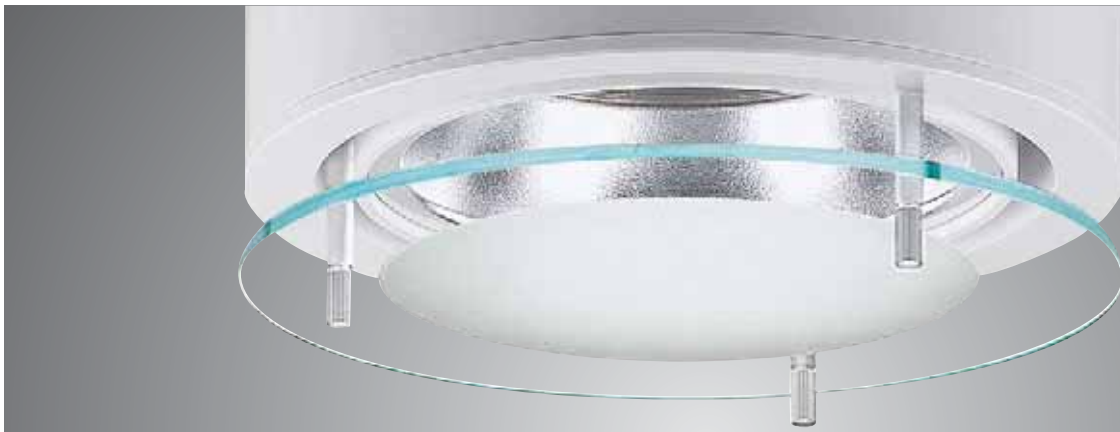

CA 2/3

LTS surface-mounted downlights are available in different sizes, diameters and wattages. Furthermore, these LTS surface-mounted downlights can be fitted without tools with decorative accessories.