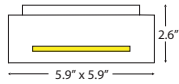

XP 500

Flat, small ceiling and wall
luminaires with a homogenous,
borderless illumination are
decorative guidance luminaires.

XP 500

XP 510

XP 550

XP 560

- ☑ housing made from metal, white acrylic cover
- ☑ lamp with integral ECG included