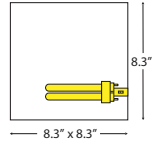

XP310 | surface-mounted downlight | acrylic cover | TC-DEL | height 210

- ☑ white acrylic cover
- ☑ direct ceiling mounting
- ☑ housing made from metal
- ☑ reflector with matt structure made from highest-grade aluminium
- ☑ ECG integral with 3-pole terminal block, dimmable ECG with 5-pole terminal block
- ☑ colour: silver, white

LM	Wattage	⚡	Order No.	LVK
TC-DEL / G24q-2	2 x18 W	ECG	XP 310. 218	357
		ECG dim.	XP 310. 218 DIM/1- 10	357
		ECG dim.	XP 310. 218 DIM/DIG	357
		ECG dim.	XP 310. 218 DIM/DALI	357

XP320 | surface-mounted downlight | light effect decor | TC-DEL | height 230

- ☑ light effect decor frame made from acrylic in sand-blast effect
- ☑ direct ceiling mounting
- ☑ housing made from metal
- ☑ reflector with matt structure made from highest-grade aluminium
- ☑ ECG integral with 3-pole terminal block, dimmable ECG with 5-pole terminal block
- ☑ color: silver, white