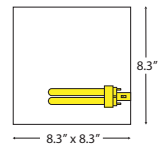

LM	Wattage		Order No.	LVK
TC-DEL / G 24q-2	2 x 18 W	ECG	XP 300.218	356
		ECG dim.	XP 300.218 DIM/1-10	356
		ECG dim.	XP 300.218 DIM/DIG	356
		ECG dim.	XP 300.218 DIM/DALI	356