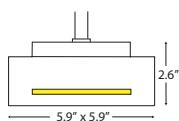

XP 560 | pendant luminaire

- ☑ luminaire for direct illumination
- ☑ easy mounting via ceiling fastening with feeder
- ☑ ceiling rose made from polycarbonate
- ☑ pendant rod: length = 31.5", Ø = 0.4"
- ☑ luminaire ready for connection

120V
60 Hz

IP20

CE

LM	Wattage	Order No.	LVK
TC-DDSE / GRZ10d	1 x18 W	XP 560.118	238