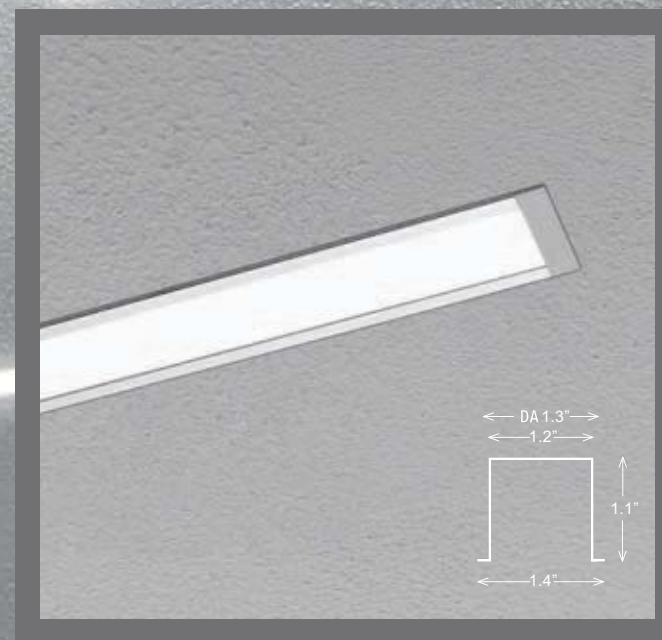

RGB

120V
60 Hz

IP20

CE

Lichtkanal 30 | max. 416 lm/m

Surface-mounted profile

- aluminium profile for ceiling or wall mounting
- fitted with High-Power-LEDs
- opal-white acrylic
- *inclusive 6.6ft connection converter cable*
- power supply unit to be ordered separately, consider recess
- color: anodised, white

LM	Light color		Wattage	Luminous flux	OrderNo.	Wattage	Luminous flux	OrderNo.	
Recessed profile			HIGH-LIGHT			POWER-LIGHT			
			W/39.4"	lm/39.4"		W/39.4"	lm/39.4"		
🔔	LED	white	5000 K	6.3 W/3.28ft	131 lm/3.28ft	LKLED 32.101/...	12.6 W/3.28ft	262 lm/3.28ft	LKLED 32.102/...
		red	-	3.2 W/3.28ft	76 lm/3.28ft	LKLED 32.301/...	6.4 W/3.28ft	152 lm/3.28ft	LKLED 32.202/...
		blue	-	6.3 W/3.28ft	30 lm/3.28ft	LKLED 32.301/...	12.6 W/3.28ft	60 lm/3.28ft	LKLED 32.302/...
		green	-	6.3 W/3.28ft	66 lm/3.28ft	LKLED 32.401/...	12.6 W/3.28ft	132 lm/3.28ft	LKLED 32.402/...
		RGB	-	14.2 W/3.28ft max.	208 lm/3.28ft	LKLED 32.501/...	28.3 W/3.28ft max.	416 lm/3.28ft	LKLED 32.502/...
Power supply unit	Converter	red, green, white, blue		30 VA	CVGLED 600.30				
				70 VA	CVGLED 600.70			... dimensions in inches	
		RGB pushbutton control		30 VA	CVGLED 650.30				
				70 VA	CVGLED 650.70				
		EldoLED-control unit programmable		30 VA	CVGLED 660.30				
				70 VA	CVGLED 660.70				

RGB

120V
60 Hz⊕
IP20

IP20

F
CE

Lichtkanal 30 | max. 416 lm / m

Recessed profile

- aluminium profile with small trim for plasterboard recess
- fitted with High-Power-LEDs
- opal-white acrylic
- *inclusive 6.6ft connection converter cable*
- power supply unit to be ordered separately, consider recess
- colour: anodised, white