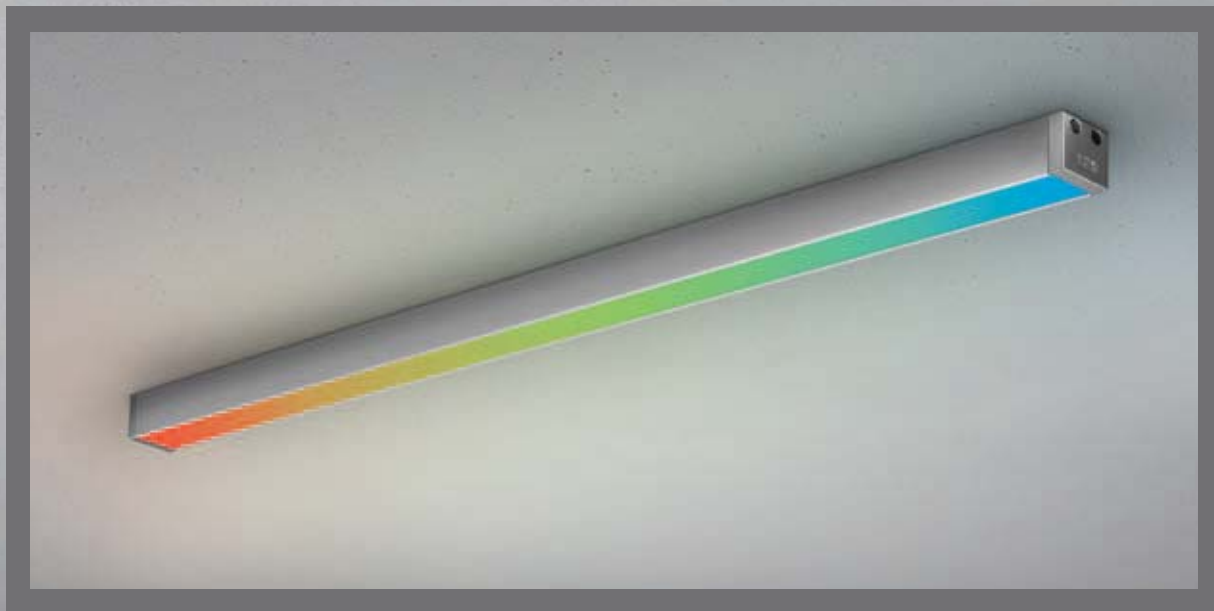

Lighting systems

LM	Light color		Wattage W/39.4"	Luminous flux lm/39.4"	Order No.	Wattage W/39.4"	Luminous flux lm/39.4"	Order No.	
Recessed profile			HIGH-LIGHT			POWER-LIGHT			
	LED	white	5000 K	6.3 W/3.28ft	131 lm/3.28ft	LKLED 31.101/...	12.6 W/3.28ft	262 lm/3.28ft	LKLED 31.101/...
		red	-	3.2 W/3.28ft	76 lm/3.28ft	LKLED 31.201/...	6.4 W/3.28ft	152 lm/3.28ft	LKLED 31.201/...
		blue	-	6.3 W/3.28ft	30 lm/3.28ft	LKLED 31.301/...	12.6 W/3.28ft	60 lm/3.28ft	LKLED 31.301/...
		green	-	6.3 W/3.28ft	66 lm/3.28ft	LKLED 31.401/...	12.6 W/3.28ft	132 lm/3.28ft	LKLED 31.401/...
		RGB	-	14.2 W/3.28ft max.	208 lm/3.28ft	LKLED 31.501/...	28.3 W/3.28ft max.	416 lm/3.28ft	LKLED 31.501/...
	Power supply unit	Converter	red, green, white, blue	30 VA	CVGLED 600.30				... dimensions in inches
				70 VA	CVGLED 600.70				
			RGB pushbutton control	30 VA	CVGLED 650.30				
				70 VA	CVGLED 650.70				
			EldoLED-control unit programmable	30 VA	CVGLED 660.30				
				70 VA	CVGLED 660.70				

RGB

120V
60 Hz

IP20

CE

Lichtkanal 30 | max. 416 lm/m

Surface-mounted profile

- aluminium profile for ceiling or wall mounting
- fitted with High-Power-LEDs
- opal-white acrylic
- *inclusive 6.6ft connection converter cable*
- power supply unit to be ordered separately, consider recess
- color: anodised, white

RGB

120V
60 Hz⊕
IP20

IP20

F
CE

Lichtkanal 30 | max. 416 lm / m

Recessed profile

- aluminium profile with small trim for plasterboard recess
- fitted with High-Power-LEDs
- opal-white acrylic
- *inclusive 6.6ft connection converter cable*
- power supply unit to be ordered separately, consider recess
- colour: anodised, white

RGB

120V
60 Hz

IP65

CE

Lichtkanal 30 | max. 292 lm | IP65

Floor recessed profile

- Aluminium profile for floor recess, ideal for natural stone tiles, fitted with high-power LEDs
- toughened safety glass
- *max. load capacity: 2200 lb*
- *inclusive 9.8ft connection cable*
- power supply unit to be ordered separately
- color: anodised, white