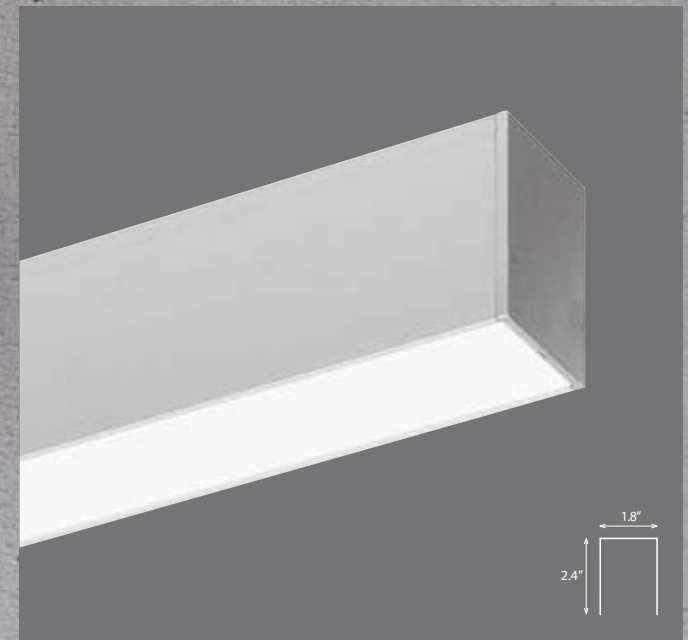

Lichtkanal 45 | max. 208 lm/m

Surface-mounted profile

- a aluminium profile for easy surface-mounted or suspended mounting
- fitted with High-Power-LEDs
- opal-white acrylic
- power supply unit to be ordered separately
- color: anodised, white

RGB

120V
60 Hz

IP20

CE