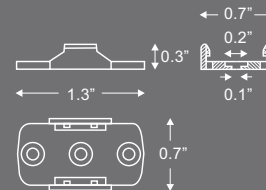

Power supply units

Power	OrderNo.	Dimensions L x B x H	
0 – 30 W	LED 600.30	7.9" x 2.4" x 1.9"	connection cable primary side / secondary side, length: 39.4"
6 – 70 W	LED 600.70	8.8" x 3.1" x 1.9"	connection cable primary side / secondary side, length: 49.2"
0 – 70 W	LED 610.70	10.6" x 3.1" x 2.0"	connection cable primary side / secondary side, length: 13.8"

Profile covers | made to measure

- ☑ convex acrylic covers made from high-grade PMMA
- ☑ no-tool snap-in fastening

Cover	OrderNo.	Transmission	
	LED 710/...	62 %	120°
	LED 720/...	82 %	120°
	LED 730/...	92 %	120°
	LED 740/...	92 %	45°
End caps (pair)	LED 700.50	made from high-grade PMMA, color: metallic grey	

Montageplatten | Mounting plates

- simple direct assembly on even mounting surface or at an angle
- mounting plate made from plastic, mounting at corner with additional metal angle
- no-tool snap-in fastening for LED profile

Art	OrderNo.	
Mounting plate	LED 700.60	
Mounting plate at an angle	LED 700.61	

Montagebeispiele
Mounting examples